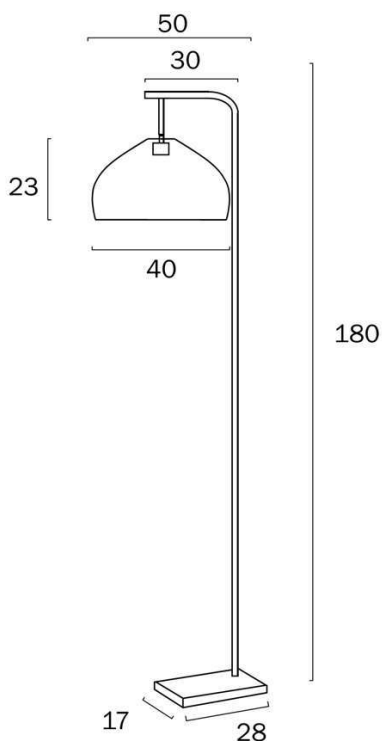

Size

Fixture Height (cm)	180.0
Base Length (cm)	30.0
Base Width (cm)	17.0
Base Height (cm)	180.0
Shade Diameter (cm)	40.0
Shade Height (cm)	23.0
Height Adjustable?	No
Cable Length (cm)	200 (50+Foot Switch+150)

Specification

Voltage Input	240V
Wattage (max)	25

All representations within this document are subject to copyright.ELECTRICAL INSTALLATIONS MUST BE PERFORMED BY A QUALIFIED ELECTRICAL CONTRACTOR AND INSTALLED IN ACCORDANCE WITH AS/NZS 3000.
NOTE : All images , descriptions and dimensions are indicative. Please check latest version of item detail on Telbix website prior to ordering or installation.

Globe Type	E27
Globe / Light Source qty	1
Globe / Light Source included	No
Electrical Protection	CLASS II - DOUBLE INSULATED, EARTH NOT REQUIRED
IP rating	IP20
Lead and Plug	Yes
Approvals	RCM
Assembly Required	Yes
Box Contents	Instruction
Installation Required	No
Care Instructions	Do not use strong liquid cleaners,Wipe clean with a dry cloth
Replacement Warranty	*3 Years

Barcode

GTIN 9329501065129

Image -dimensions

Note: Dimensions are only a guide and may vary due to manufacturing variations.