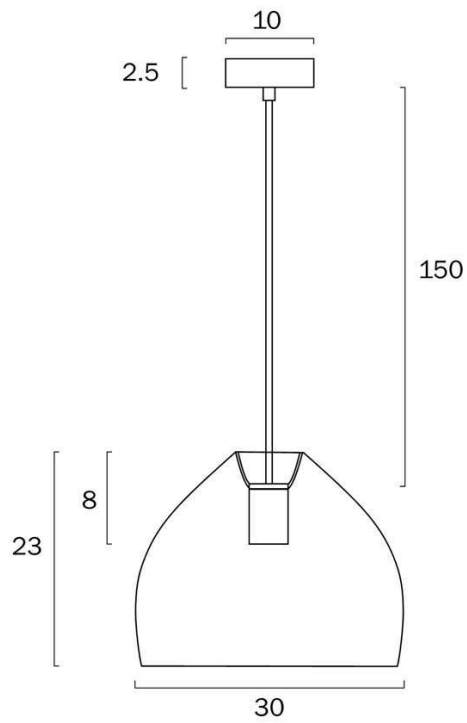

Size

Fixture Diameter (cm)	30.0
Fixture Height (cm)	23.0
Canopy Diameter (cm)	10.0
Canopy Projection (cm)	2.5
Suspension Length (cm)	150.0
Height Adjustable?	Yes

Specification

Voltage Input	240V
Wattage (max)	25
Globe Type	E27
Globe / Light Source qty	1
Globe / Light Source included	No
Electrical Protection	CLASS I - HIGH VOLTAGE, EARTH REQUIRED
IP rating	IP20
Approvals	RCM
Box Contents	Basic mounting screws,Instruction
Installation Required	Yes (by Licensed Electrician only)

Care Instructions

Do not use strong liquid cleaners,Wipe clean with a dry cloth

Warranty

*3 Years

Barcode**GTIN**

9329501063842

Image -dimensions

Note: Dimensions are only a guide and may vary due to manufacturing variations.