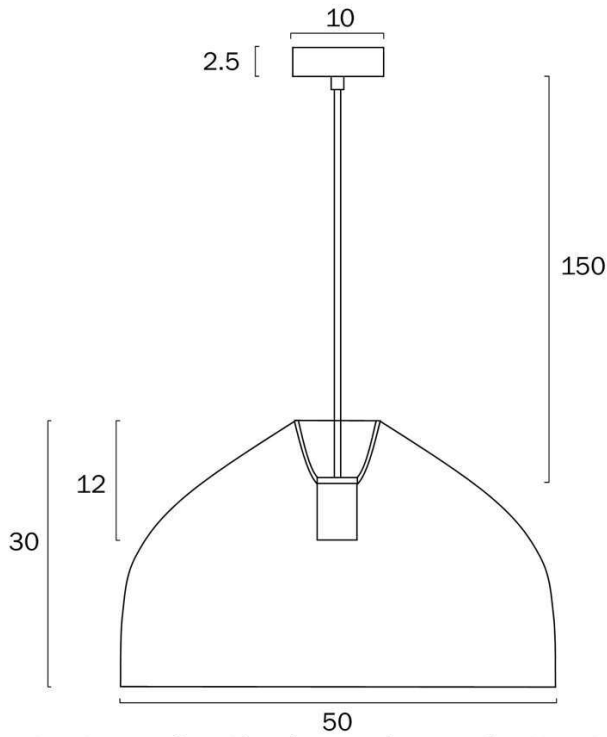

## Size

<b>Fixture Diameter (cm)</b>	50.0
<b>Fixture Height (cm)</b>	30.0
<b>Canopy Diameter (cm)</b>	10.0
<b>Canopy Projection (cm)</b>	2.5
<b>Suspension Length (cm)</b>	150.0
<b>Height Adjustable?</b>	Yes

Note: Dimensions are only a guide and may vary due to manufacturing variations.