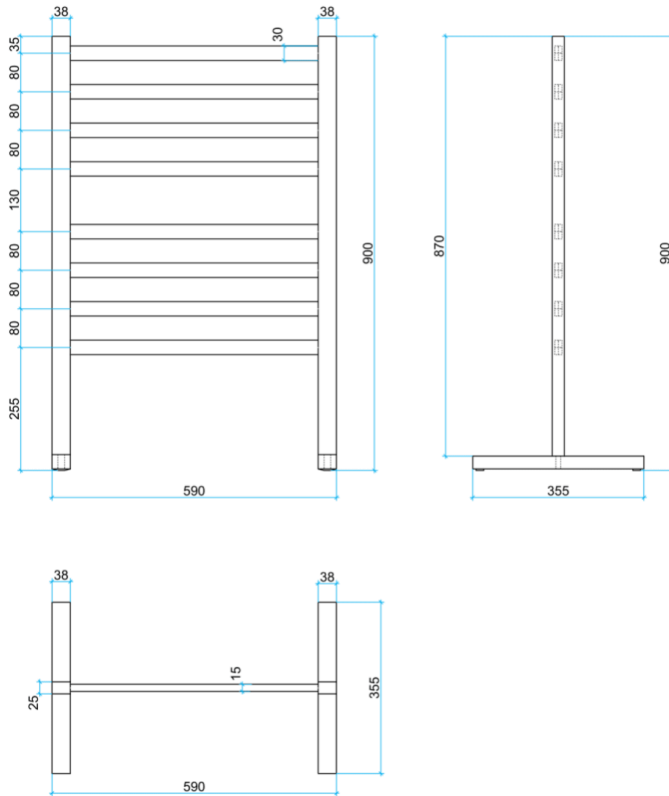

# Thermorail Freestanding Towel Rails

Electric Heated Towel Rails

Stock Code	Finish	Size (mm)	Output (W)	No. of Bars
FS55E	Polished Stainless Steel	W590 x H900 x D355	119 Watts	8

**PLEASE NOTE:** Specifications are for information purposes only. Whilst every effort has been made to ensure the product specifications are accurate, due to continuing product development and improvement the specifications are subject to change. Specifications can be used to rough in and fit timber supports in the wall however we recommend no holes are drilled without having the product on site or verifying the details with the manufacturer. Thermogroup cannot be held liable or responsible for errors due to updated specifications.