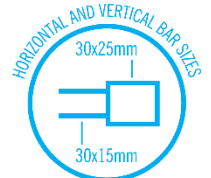

# Thermorail Freestanding Towel Rails

Electric Heated Towel Rails

Stock Code	Finish	Size (mm)	Output (W)	No. of Bars
FS55E	Polished Stainless Steel	W590 x H900 x D355	119 Watts	8

**PLEASE NOTE:** Specifications are for information purposes only. Whilst every effort has been made to ensure the product specifications are accurate, due to continuing product development and improvement the specifications are subject to change. Specifications can be used to rough in and fit timber supports in the wall however we recommend no holes are drilled without having the product on site or verifying the details with the manufacturer. Thermogroup cannot be held liable or responsible for errors due to updated specifications.