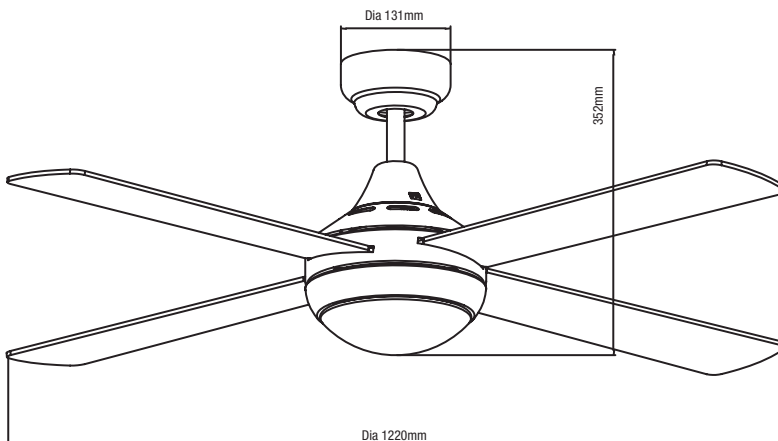

Warranty

55W AC SERIES (48") 1220MM TRICOLOUR CEILING FAN WITH WALL CONTROL

*3 year in-home + additional 3 years on the motor.

- 1220mm (48") 4 Blade AC Ceiling Fan with 15W Tricolour LED Light
- Includes 3 Speed Wall Controller
- Matt Black or White

AC MOTOR	11°			7,600m³/hr	Slope up to 15°				1650lm		3000K 4000K 5000K
AC Motor	Blade Pitch	Summer/Winter Reverse Function	Quiet Operation	Airflow Capacity 7,600m ³ /hr	Hangsure Canopy	Indoor Use Only	3 Step Switch Dimming	Slimline LED Light Cover	Light Output	3 Speed Wall Controller	Tricolour

DIMENSIONS

Aust/NZ Approval No. SAA-202085-EA

55W AC SERIES (48") 1220MM TRICOLOUR CEILING FAN WITH WALL CONTROL

FEATURES

- Powerful and efficient low noise 55W AC motor
- 15W Tricolour LED light with 3000K,4000K, 5000K colour temperature
- 1650 Lumens light output
- 3 Stage step dimming function

SPECIFICATIONS

Model name	Link
Model numbers	Matt black FSL1243M White FSL1243W
Power (wattage)	55W
Motor	AC
Voltage	220-240V/50Hz
Blade/fan material	Plywood/pressed metal
Lens cover material	Polycarbonate
Control	3 speed wall control with light switch
Installation location	Indoor use only
Fan diameter	1220mm (48")
Height of fan	352mm
Number of blades	4
Blade degree pitch	11°
Summer winter mode	Yes
Hangsure canopy	15° maximum ceiling pitch
Light Type	LED
Light wattage	15W
Tricolour/lumens	3000k-1450lm, 4000k-1650lm, 5000k-1600lm
CRI	>80
Beam angle	160°
Dimmable function	3 stage step dimming
Rated LED lamp life	35,000 hours