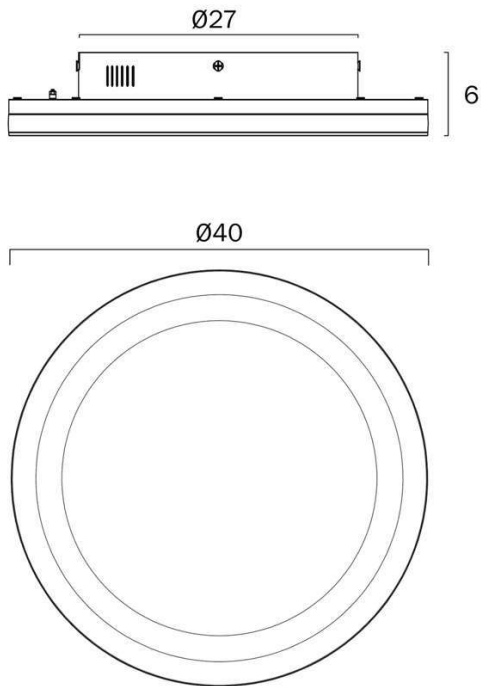

Size

Fixture Diameter (cm)	40.0
Fixture Height (cm)	6.0
Canopy Diameter (cm)	27.0

Specification

Total Wattage (max)	40
Globe Type	LED integrated SMD
Globe / Light Source included	Yes
Lumens	1520
Color Temperature	Warm White
Color Kelvin	3000k
Dimmable	Yes - TRIAC
Electrical Protection	CLASS III - LOW VOLTAGE, <54v
IP rating	IP20
Lead and Plug	No

Image -dimensions

Note: Dimensions are only a guide and may vary due to manufacturing variations.