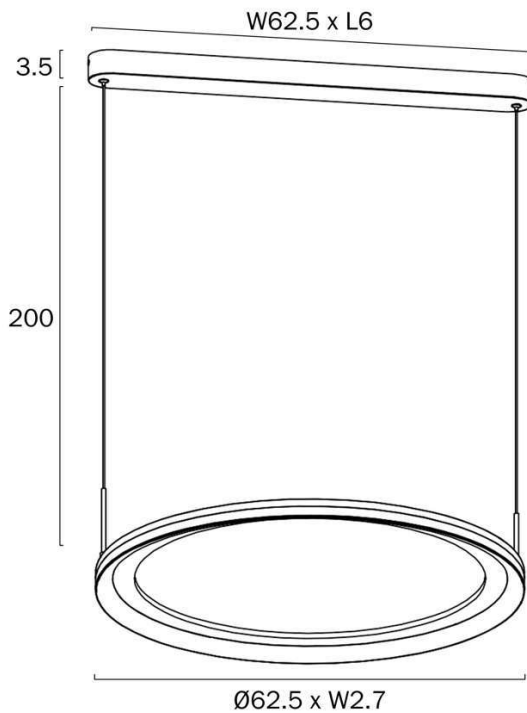

Size

Fixture Diameter (cm)	62.5
Fixture Height (cm)	2.7
Canopy Length (cm)	6.0
Canopy Projection (cm)	3.5
Canopy Width (cm)	62.5
Suspension Length (cm)	200.0
Height Adjustable?	Yes

Specification

Total Wattage (max)	60
Globe Type	LED integrated SMD
Globe / Light Source included	Yes
Lumens	2570
Color Temperature	Warm White

Barcode

GTIN 9329501071434

Image -dimensions

Note: Dimensions are only a guide and may vary due to manufacturing variations.