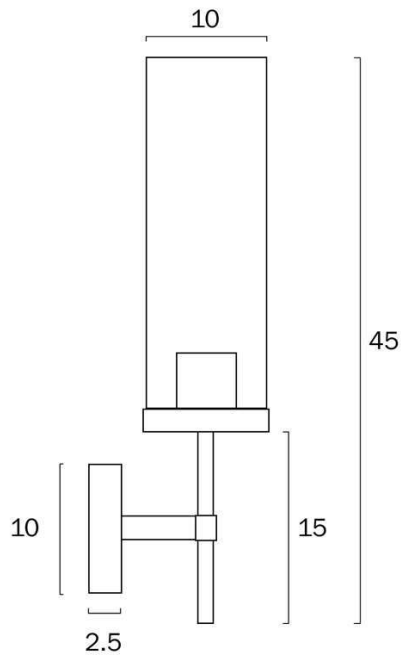

Size

Fixture Width (cm)	9.0
Fixture Height (cm)	45.0
Fixture Projection (cm)	12.0
Canopy Diameter (cm)	9.0
Canopy Projection (cm)	2.5
Glass Diameter Top (cm)	9.0
Glass Diameter Bottom (cm)	9.0

Specification

Voltage Input	240V
Wattage (max)	25
Globe Type	E27
Globe / Light Source qty	1

All representations within this document are subject to copyright. ELECTRICAL INSTALLATIONS MUST BE PERFORMED BY A QUALIFIED ELECTRICAL CONTRACTOR AND INSTALLED IN ACCORDANCE WITH AS/NZS 3000.
NOTE : All images , descriptions and dimensions are indicative. Please check latest version of item detail on Telbix website prior to ordering or installation.

Barcode

GTIN 9329501061893

Image -dimensions

Note: Dimensions are only a guide and may vary due to manufacturing variations.