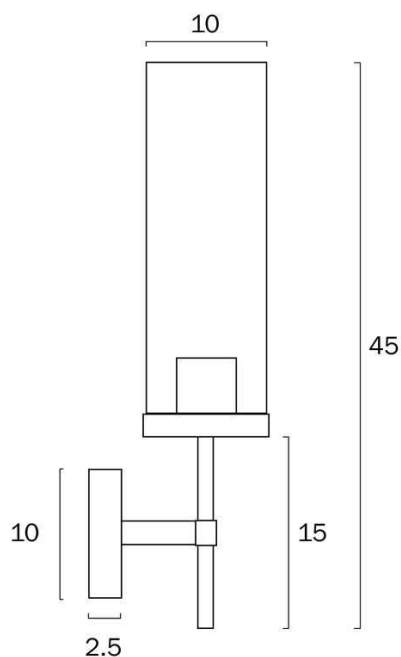

Size

Fixture Width (cm)	9.0
Fixture Height (cm)	45.0
Fixture Projection (cm)	12.0
Canopy Diameter (cm)	9.0
Canopy Projection (cm)	2.5
Glass Diameter Top (cm)	9.0
Glass Diameter Bottom (cm)	9.0

Specification

Voltage Input	240V
Wattage (max)	25
Globe Type	E27
Globe / Light Source qty	1

All representations within this document are subject to copyright.ELECTRICAL INSTALLATIONS MUST BE PERFORMED BY A QUALIFIED ELECTRICAL CONTRACTOR AND INSTALLED IN ACCORDANCE WITH AS/NZS 3000.
NOTE : All images , descriptions and dimensions are indicative. Please check latest version of item detail on Telbix website prior to ordering or installation.

Barcode

GTIN 9329501061886

Image -dimensions

Note: Dimensions are only a guide and may vary due to manufacturing variations.