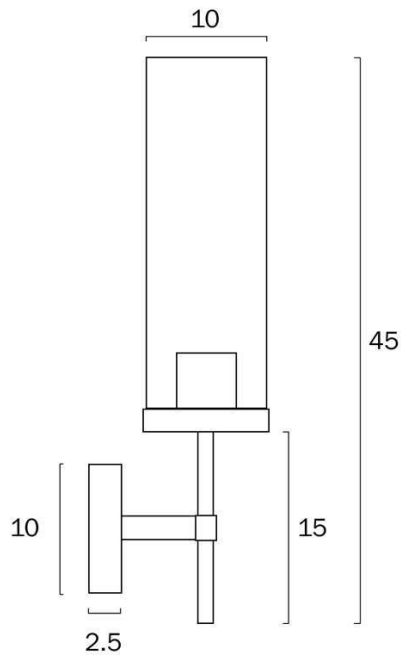

Size

Fixture Width (cm)	9.0
Fixture Height (cm)	45.0
Fixture Projection (cm)	12.0
Canopy Diameter (cm)	9.0
Canopy Projection (cm)	2.5
Glass Diameter Top (cm)	9.0
Glass Diameter Bottom (cm)	9.0

Specification

Voltage Input	240V
Wattage (max)	25
Globe Type	E27
Globe / Light Source qty	1

All representations within this document are subject to copyright. ELECTRICAL INSTALLATIONS MUST BE PERFORMED BY A QUALIFIED ELECTRICAL CONTRACTOR AND INSTALLED IN ACCORDANCE WITH AS/NZS 3000.
NOTE : All images , descriptions and dimensions are indicative. Please check latest version of item detail on Telbix website prior to ordering or installation.

Barcode

GTIN 9329501061916

Image -dimensions

Note: Dimensions are only a guide and may vary due to manufacturing variations.