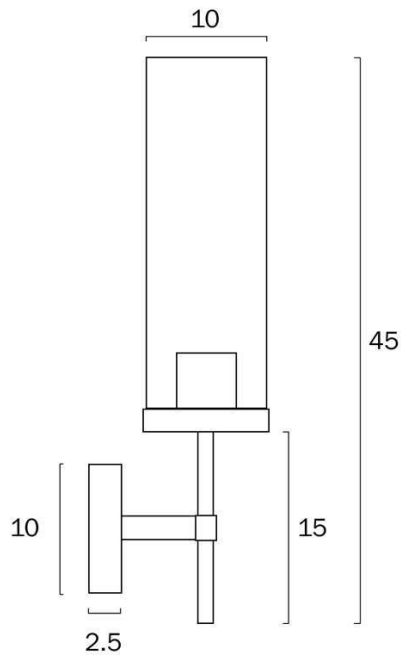

Size

Fixture Width (cm)	9.0
Fixture Height (cm)	45.0
Fixture Projection (cm)	12.0
Canopy Diameter (cm)	9.0
Canopy Projection (cm)	2.5
Glass Diameter Top (cm)	9.0
Glass Diameter Bottom (cm)	9.0

Specification

Voltage Input	240V
Wattage (max)	25
Globe Type	E27
Globe / Light Source qty	1

All representations within this document are subject to copyright.ELECTRICAL INSTALLATIONS MUST BE PERFORMED BY A QUALIFIED ELECTRICAL CONTRACTOR AND INSTALLED IN ACCORDANCE WITH AS/NZS 3000.
NOTE : All images , descriptions and dimensions are indicative. Please check latest version of item detail on Telbix website prior to ordering or installation.

Barcode

GTIN 9329501061909

Image -dimensions

Note: Dimensions are only a guide and may vary due to manufacturing variations.