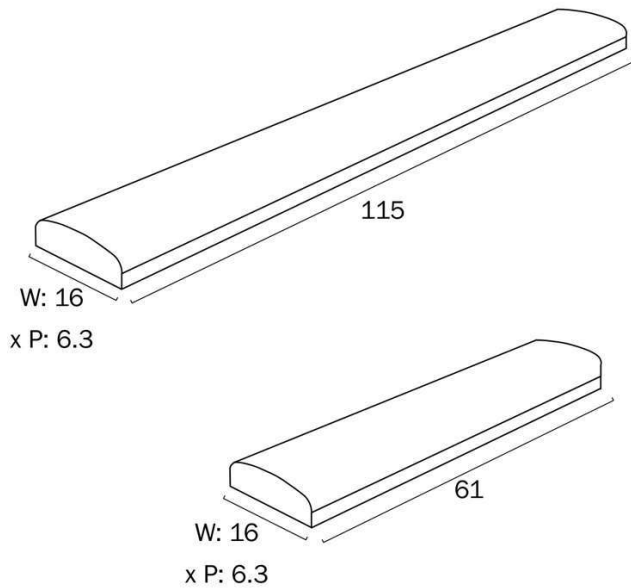

Additional Functions	Adjustable power/brightness switch
Electrical Protection	CLASS I - HIGH VOLTAGE, EARTH REQUIRED
IP rating	IP20
Approvals	RCM
Installation Required	Yes (by Licensed Electrician only)
Care Instructions	Do not use strong liquid cleaners, Wipe clean with a dry cloth
Replacement Warranty	*3 Years

Barcode

GTIN 9329501069370

Image -dimensions

Note: Dimensions are only a guide and may vary due to manufacturing variations.