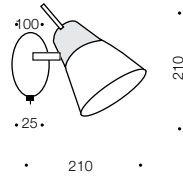

Gibson

Wall Lamp

Specifications

Type	Wall Lamp
Light Source	40w E27 max
Globe	Not included
Warranty	1 year*

Measurements

Colours

Antique brass/white marble

Nickel/white marble