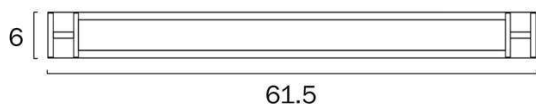

IP rating	IP44
Approvals	RCM
Installation Required	Yes (by Licensed Electrician only)
Care Instructions	Do not use strong liquid cleaners, Wipe clean with a dry cloth
Replacement Warranty	*3 Years

Barcode

GTIN 9329501067192

Image -dimensions

Note: Dimensions are only a guide and may vary due to manufacturing variations.