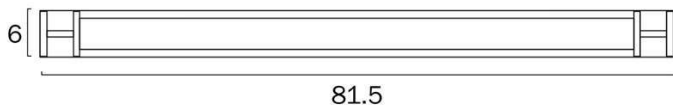

IP rating	IP44
Approvals	RCM
Installation Required	Yes (by Licensed Electrician only)
Care Instructions	Do not use strong liquid cleaners, Wipe clean with a dry cloth
Replacement Warranty	*3 Years

Barcode

GTIN 9329501067192

Image -dimensions

Note: Dimensions are only a guide and may vary due to manufacturing variations.