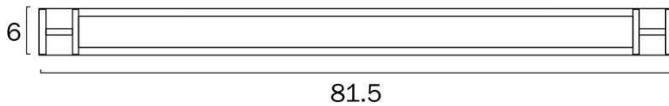

IP rating	IP44
Approvals	RCM
Installation Required	Yes (by Licensed Electrician only)
Care Instructions	Do not use strong liquid cleaners, Wipe clean with a dry cloth
Replacement Warranty	*3 Years

Barcode

GTIN 9329501067215

Image -dimensions

Note: Dimensions are only a guide and may vary due to manufacturing variations.