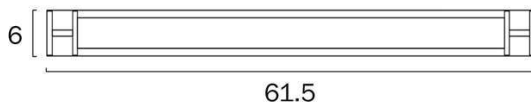

IP rating	IP44
Approvals	RCM
Installation Required	Yes (by Licensed Electrician only)
Care Instructions	Do not use strong liquid cleaners, Wipe clean with a dry cloth
Replacement Warranty	*3 Years

Barcode

GTIN 9329501067215

Image -dimensions

Note: Dimensions are only a guide and may vary due to manufacturing variations.