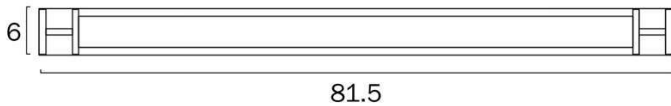

IP rating	IP44
Approvals	RCM
Installation Required	Yes (by Licensed Electrician only)
Care Instructions	Do not use strong liquid cleaners, Wipe clean with a dry cloth
Replacement Warranty	*3 Years

Barcode

GTIN 9329501067246

Image -dimensions

Note: Dimensions are only a guide and may vary due to manufacturing variations.