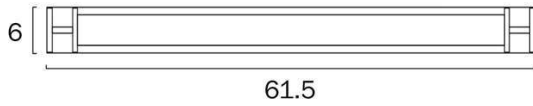

IP rating	IP44
Approvals	RCM
Installation Required	Yes (by Licensed Electrician only)
Care Instructions	Do not use strong liquid cleaners, Wipe clean with a dry cloth
Replacement Warranty	*3 Years

Barcode

GTIN 9329501067246

Image -dimensions

Note: Dimensions are only a guide and may vary due to manufacturing variations.