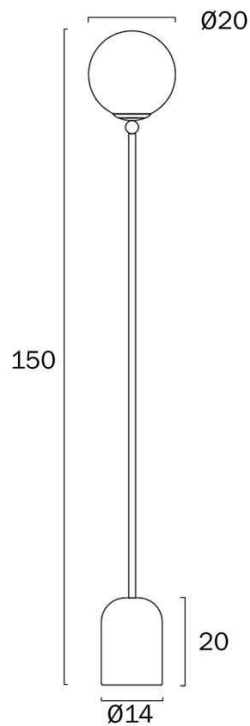

Overview

Family name	Gina
Categories	Floor Lamps
Usage	Indoor Lighting
ERAC Product Registration	SAA-210304-EA

Color / Material

Fixture Color	Beige, Opal Matt
Fixture Finish	Gloss
Fixture Material	Travertine, Glass, Iron
Shade Color	Opal Matt
Shade Material	Glass
Cable Color	Black
Cable Material	PVC

Size

Fixture Diameter (cm)	20.0
Fixture Height (cm)	150.0
Base Diameter (cm)	14.0
Base Height (cm)	20.0
Shade Diameter (cm)	20.0

Specification

Voltage Input	240V
Total Wattage (max)	25
Globe Type	E27
Globe / Light Source qty	1
Globe / Light Source included	No
Dimmable	Globe Dependant

Barcode

GTIN 9329501071014

Image -dimensions

Note: Dimensions are only a guide and may vary due to manufacturing variations.