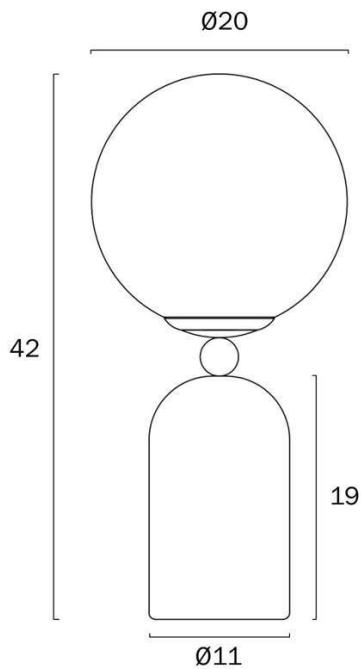

### Size

<b>Fixture Diameter (cm)</b>	20.0
<b>Fixture Height (cm)</b>	42.0
<b>Base Diameter (cm)</b>	11.0
<b>Base Height (cm)</b>	19.0
<b>Shade Diameter (cm)</b>	20.0

### Specification

<b>Voltage Input</b>	240V
<b>Total Wattage (max)</b>	25
<b>Globe Type</b>	E27
<b>Globe / Light Source qty</b>	1
<b>Globe / Light Source included</b>	No
<b>Dimmable</b>	Globe Dependant

Barcode

**GTIN** 9329501071007

Image -dimensions

Note: Dimensions are only a guide and may vary due to manufacturing variations.