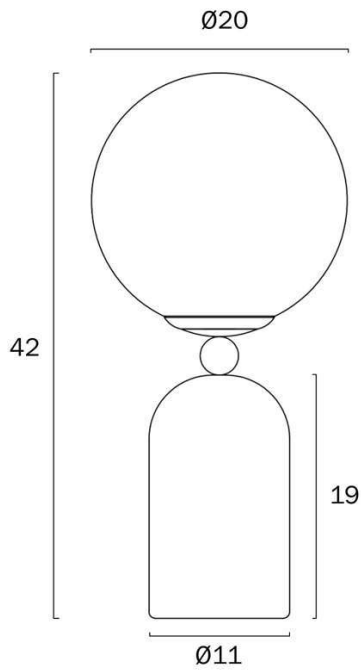

IP rating	IP20
Lead and Plug	Yes
Approvals	RCM
Care Instructions	Do not use strong liquid cleaners, Wipe clean with a dry cloth
Replacement Warranty	*3 Years

Barcode

GTIN 9329501071243

Image -dimensions

Note: Dimensions are only a guide and may vary due to manufacturing variations.