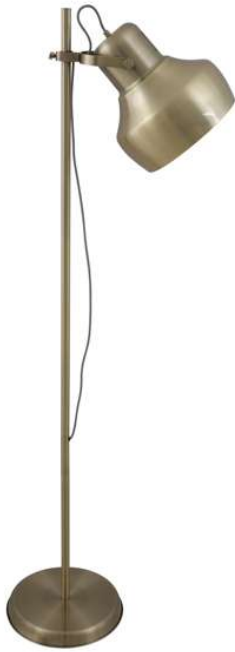

Last modification

2020-10-19

GRANDE FL-AB 9329501055113

The Grande lamp is luxurious charm mixed with an industrial flair. The metal plating is to the highest standards of finish available today. Exposed cloth cable and fully rotatable robust head to allow light to be thrown at any direction.

Overview

Family name	Grande
Item Type	Floor Lamps (FL)
Features	Tiltable
This item includes	Shade
Lamp Design	Spotlight Lamps
Shade Shape	Bell
Switch	Foot switch
Usage	Interior
By Room	Bedroom,Living Room,Office

Last modification 2020-10-19

GRANDE FL-NK 9329501055120

The Grande lamp is luxurious charm mixed with an industrial flair. The metal plating is to the highest standards of finish available today. Exposed cloth cable and fully rotatable robust head to allow light to be thrown at any direction.