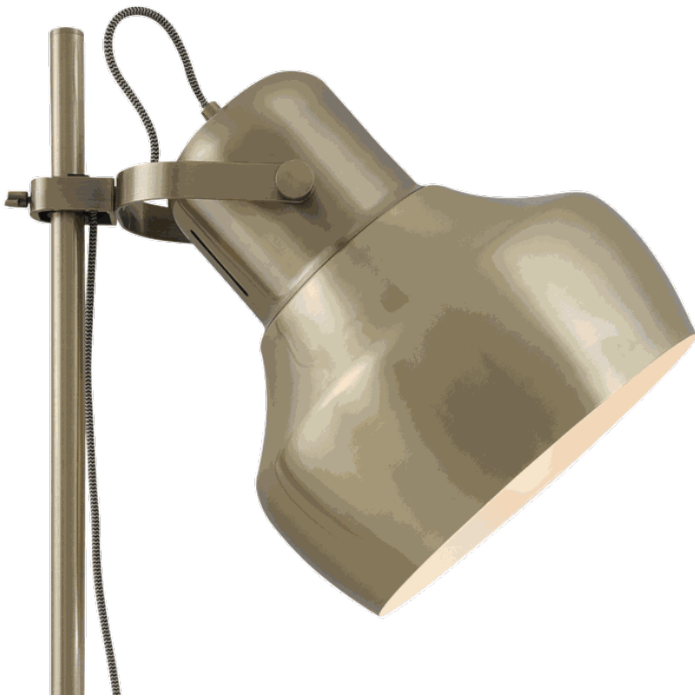

Last modification

2020-10-19

GRANDE FL-AB 9329501055113

The Grande lamp is luxurious charm mixed with an industrial flair. The metal plating is to the highest standards of finish available today. Exposed cloth cable and fully rotatable robust head to allow light to be thrown at any direction.

Overview

Family name	Grande
Item Type	Floor Lamps (FL)
Features	Tiltable
This item includes	Shade
Lamp Design	Spotlight Lamps
Shade Shape	Bell
Switch	Foot switch
Usage	Interior
By Room	Bedroom,Living Room,Office

Last modification 2020-10-19

GRANDE FL-NK 9329501055120

The Grande lamp is luxurious charm mixed with an industrial flair. The metal plating is to the highest standards of finish available today. Exposed cloth cable and fully rotatable robust head to allow light to be thrown at any direction.