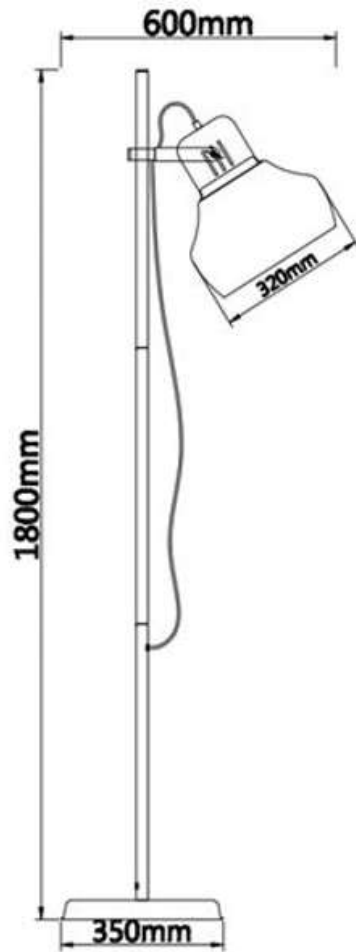

Image -dimensions

Color variation

Label	Thumbnail	GTIN
GRANDE FL-NK		9329501055120