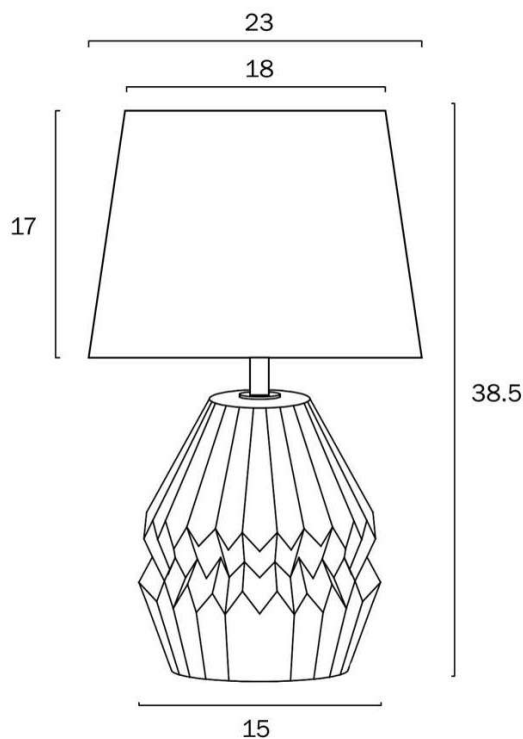

## Size

<b>Fixture Diameter (cm)</b>	23.0
<b>Fixture Height (cm)</b>	38.5
<b>Base Diameter (cm)</b>	15.0
<b>Shade Top (cm)</b>	18.0
<b>Shade Bottom (cm)</b>	23.0
<b>Shade Height (cm)</b>	17.0
<b>Cable Length (cm)</b>	180 (30+Inline Switch+150)

## Image -dimensions

Note: Dimensions are only a guide and may vary due to manufacturing variations.