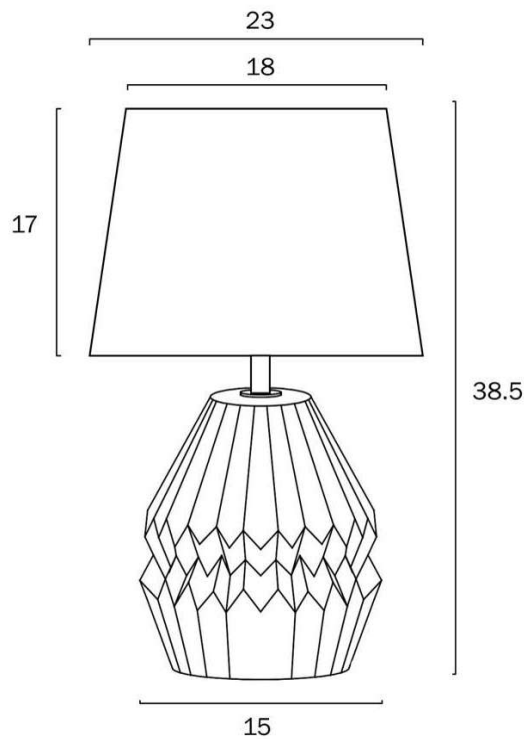

Specification

Voltage Input	240V
Total Wattage (max)	25
Globe Type	E27
Globe / Light Source qty	1
Globe / Light Source included	No
Dimmable	Globe Dependant
Electrical Protection	CLASS II - DOUBLE INSULATED, EARTH NOT REQUIRED
IP rating	IP20
Lead and Plug	Yes
Approvals	RCM
Assembly Required	Yes
Box Contents	Instruction
Care Instructions	Do not use strong liquid cleaners, Wipe clean with a dry cloth
Replacement Warranty	*3 Years

Barcode

GTIN 9329501059289

Image -dimensions

Note: Dimensions are only a guide and may vary due to manufacturing variations.