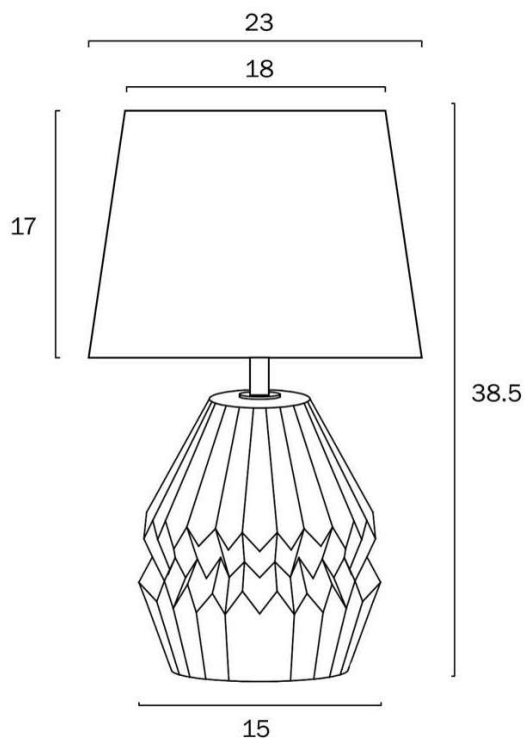

## Size

<b>Fixture Diameter (cm)</b>	23.0
<b>Fixture Height (cm)</b>	38.5
<b>Base Diameter (cm)</b>	15.0
<b>Shade Top (cm)</b>	18.0
<b>Shade Bottom (cm)</b>	23.0
<b>Shade Height (cm)</b>	17.0
<b>Cable Length (cm)</b>	180 (30+Inline Switch+150)

## Image -dimensions

Note: Dimensions are only a guide and may vary due to manufacturing variations.