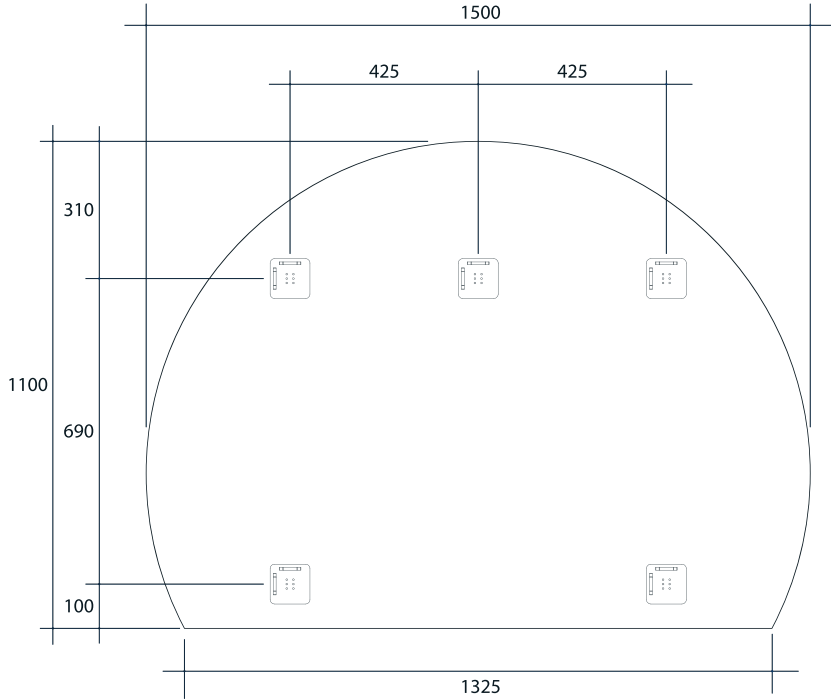

Hamilton D-Shaped Polished Edge Mirror

Note: All dimensions are in millimetres (mm)

Stock Code	Size (mm)	Shape	Edge
HD1511HN	1100 x 1500 \varnothing x 14	D-Shaped	Polished Edge

Please note: Bracket location may vary +/- 5mm. do not pre-drill holes for mounts before confirming exact locations on your mirror. Do not use or measure from drawings.