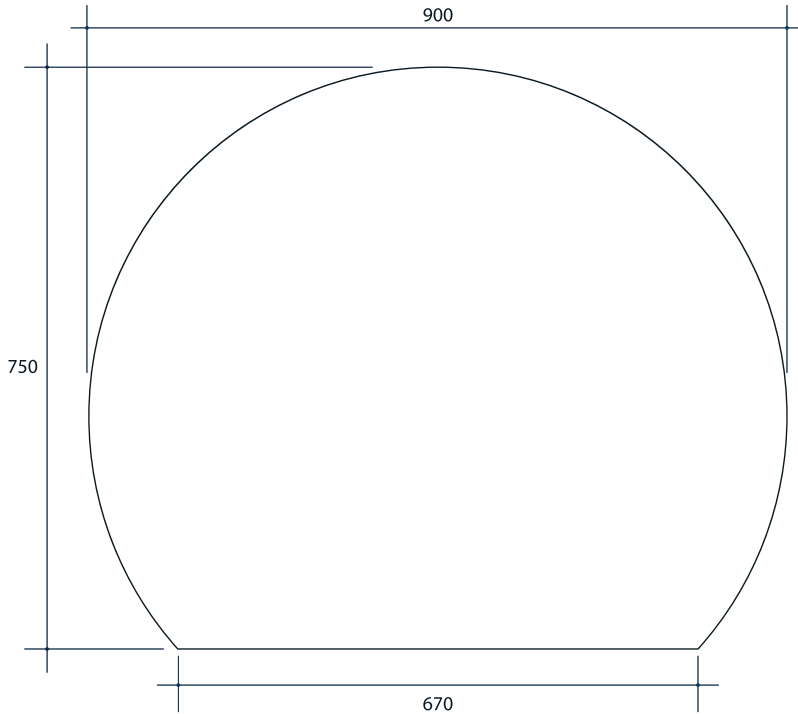

Hamilton D-Shaped Polished Edge Mirror

Note: All dimensions are in millimetres (mm)

Stock Code	Size (mm) W x H x D	Shape	Edge
HD9075GT	750 x 900 \varnothing x 5	D-Shaped	Polished Edge

Mirrors will need to be installed in accordance with the Installation Guide. Ablaze does not take responsibility for incorrect installation of these mirrors.