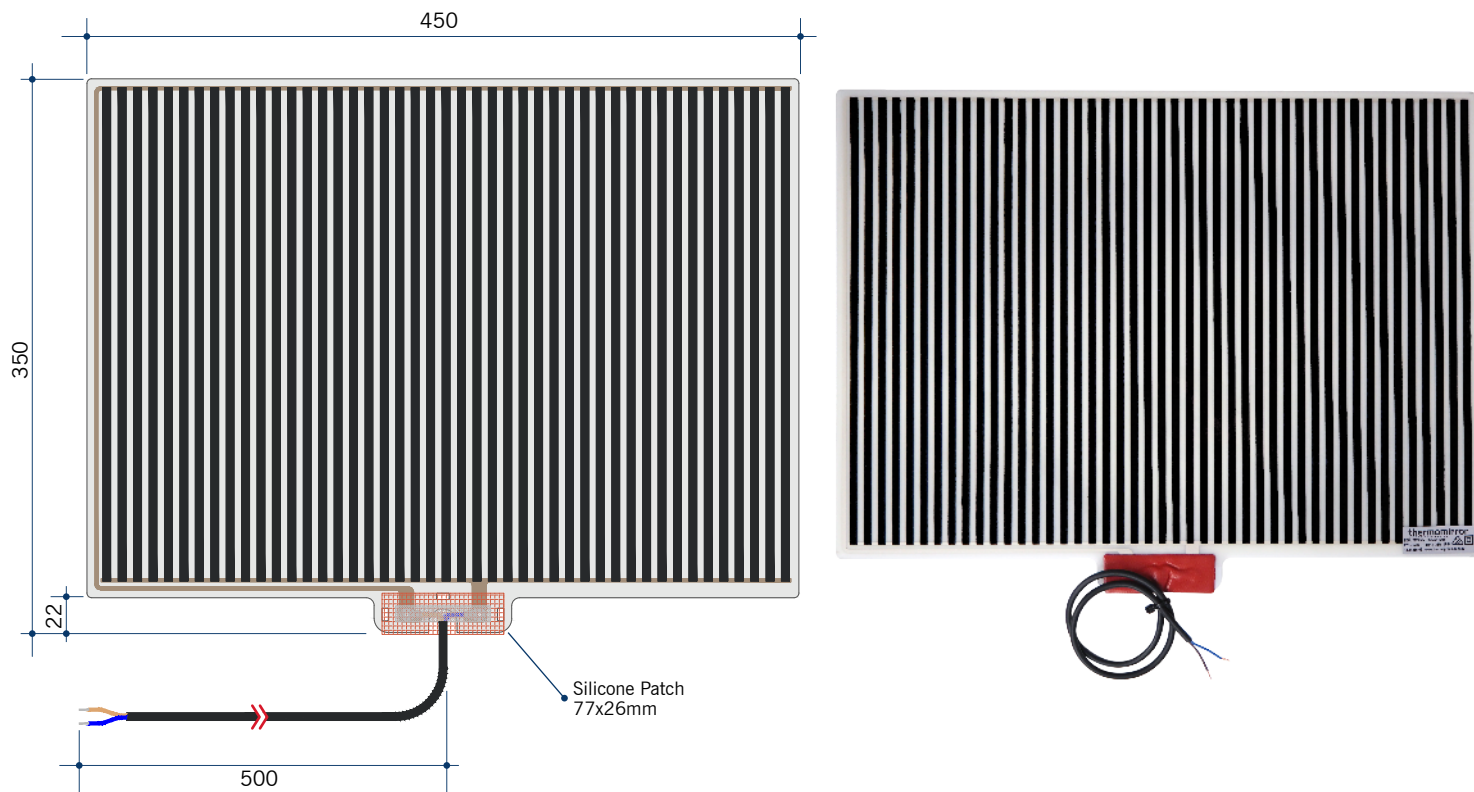

Hamilton D-Shaped Polished Edge Mirror

Note: All dimensions are in millimetres (mm)

Stock Code	Size (mm) W x H x D	Shape	Edge
HD9075GTD	750 x 900 \varnothing x 5	D-Shaped	Polished Edge

Mirrors will need to be installed in accordance with the Installation Guide. Ablaze does not take responsibility for incorrect installation of these mirrors.

Thermomirror Mirror Demister

Ultra-thin Demister Pad for use on Bathroom Mirrors

Note: All dimensions are in millimetres (mm)

Stock Code	Size (mm)	Heat Output (W)	Voltage - Frequency
TM3545	350 x 450	38	220 - 240V 50Hz