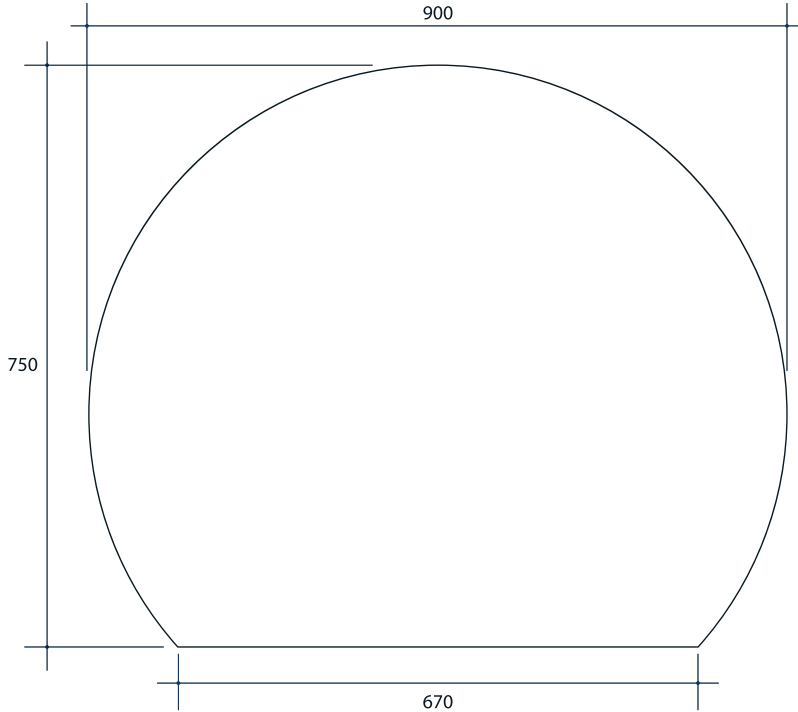

Hamilton D-Shaped Polished Edge Mirror

Note: All dimensions are in millimetres (mm)

Stock Code	Size (mm) W x H x D	Shape	Edge
HD9075GTD	750 x 900 \varnothing x 5	D-Shaped	Polished Edge

Mirrors will need to be installed in accordance with the Installation Guide. Ablaze does not take responsibility for incorrect installation of these mirrors.

Thermomirror Mirror Demister

Ultra-thin Demister Pad for use on Bathroom Mirrors

Note: All dimensions are in millimetres (mm)

Stock Code	Size (mm)	Heat Output (W)	Voltage - Frequency
TM3545	350 x 450	38	220 - 240V 50Hz