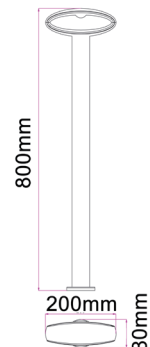

▲ HORUS1

▲ HORUS2

▲ HORUS3

▲ HORUS4

▲ HORUS1

▲ HORUS2

▲ HORUS3

▲ HORUS4

PART No.	DESCRIPTION	KELVIN (K)	LUMENS (LM)	WATT (W)	CRI	WEIGHT (KG)	BOX (CM)	CARTON QTY
HORUS1	WALL LED 240V S/M Matt Black Crescent	3000	364	9	>80	0.7	22x13x9	1/8
HORUS2	BOLLARD LED Matt Black Open Oval Short H300mm	3000	368	9	>80	0.86	32x21x9	1/8
HORUS3	BOLLARD LED Matt Black Open Oval Med H500mm	3000	350	9	>80	1.2	52x21x9	1/4
HORUS4	BOLLARD LED Matt Black Open Oval Long H800mm	3000	355	9	>80	1.63	82x21x9	1/4