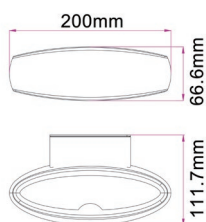

HORUS SERIES

LED Exterior Wall & Lawn Lights

- Exterior LED surface mounted wall & bollard lights
- Input voltage range: 100-240V AC 50/60Hz
- Constant current driver included
- Material: double anti-corrosion powder coated high-pressure cast aluminium & anti aging UV protected PC diffuser
- Comes with stainless steel screws
- LED chips: 8pcs 3030 LED
- Power factor: >0.5
- Ambient temp: -20 to 50°C
- Not suitable for dimming
- Suitable for 2-way switching
- Suitable for use with PIR or Microwave sensors

▲ HORUS1

PART No.	DESCRIPTION	KELVIN (K)	LUMENS (LM)	WATT (W)	CRI	WEIGHT (KG)	BOX (CM)	CARTON QTY
HORUS1	WALL LED 240V S/M Matt Black Crescent	3000	364	9	>80	0.7	22x13x9	1/8
HORUS2	BOLLARD LED Matt Black Open Oval Short H300mm	3000	368	9	>80	0.86	32x21x9	1/8
HORUS3	BOLLARD LED Matt Black Open Oval Med H500mm	3000	350	9	>80	1.2	52x21x9	1/4
HORUS4	BOLLARD LED Matt Black Open Oval Long H800mm	3000	355	9	>80	1.63	82x21x9	1/4

*HORUS2-4 are not for use inground.