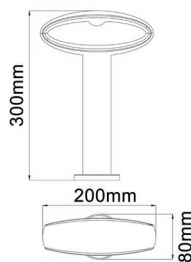

▲ HORUS1

▲ HORUS2

▲ HORUS3

▲ HORUS4

▲ HORUS1

▲ HORUS2

▲ HORUS3

▲ HORUS4

PART No.	DESCRIPTION	KELVIN (K)	LUMENS (LM)	WATT (W)	CRI	WEIGHT (KG)	BOX (CM)	CARTON QTY
HORUS1	WALL LED 240V S/M Matt Black Crescent	3000	364	9	>80	0.7	22x13x9	1/8
HORUS2	BOLLARD LED Matt Black Open Oval Short H300mm	3000	368	9	>80	0.86	32x21x9	1/8
HORUS3	BOLLARD LED Matt Black Open Oval Med H500mm	3000	350	9	>80	1.2	52x21x9	1/4
HORUS4	BOLLARD LED Matt Black Open Oval Long H800mm	3000	355	9	>80	1.63	82x21x9	1/4