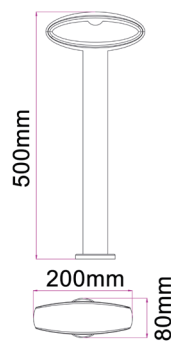

▲ HORUS1

▲ HORUS2

▲ HORUS3

▲ HORUS4

▲ HORUS1

▲ HORUS2

▲ HORUS3

▲ HORUS4

PART No.	DESCRIPTION	KELVIN (K)	LUMENS (LM)	WATT (W)	CRI	WEIGHT (KG)	BOX (CM)	CARTON QTY
HORUS1	WALL LED 240V S/M Matt Black Crescent	3000	364	9	>80	0.7	22x13x9	1/8
HORUS2	BOLLARD LED Matt Black Open Oval Short H300mm	3000	368	9	>80	0.86	32x21x9	1/8
HORUS3	BOLLARD LED Matt Black Open Oval Med H500mm	3000	350	9	>80	1.2	52x21x9	1/4
HORUS4	BOLLARD LED Matt Black Open Oval Long H800mm	3000	355	9	>80	1.63	82x21x9	1/4