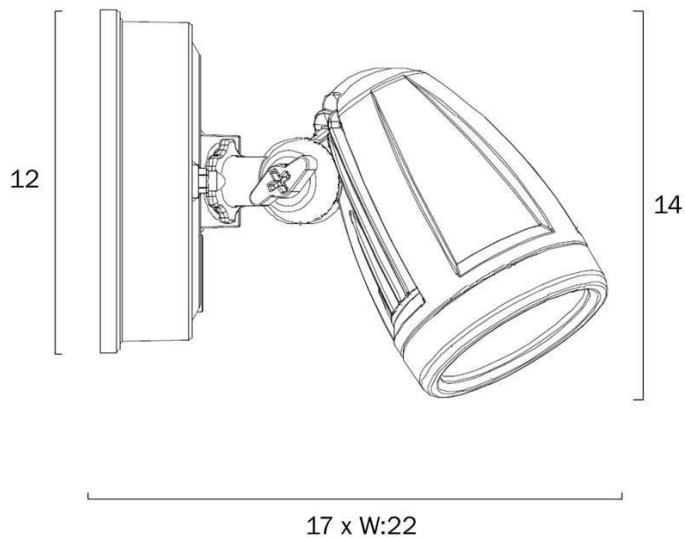

Color Kelvin	5000k
Color Rendering	>80
Dimmable	No
IP rating	IP44
Lead and Plug	No
Approvals	RCM
Box Contents	Basic mounting screws, Instruction
Installation Required	Yes (by Licensed Electrician only)
Care Instructions	Do not use strong liquid cleaners, Wipe clean with a dry cloth
Replacement Warranty	*3 Years

Barcode

GTIN 9329501067857

Image -dimensions

Note: Dimensions are only a guide and may vary due to manufacturing variations.