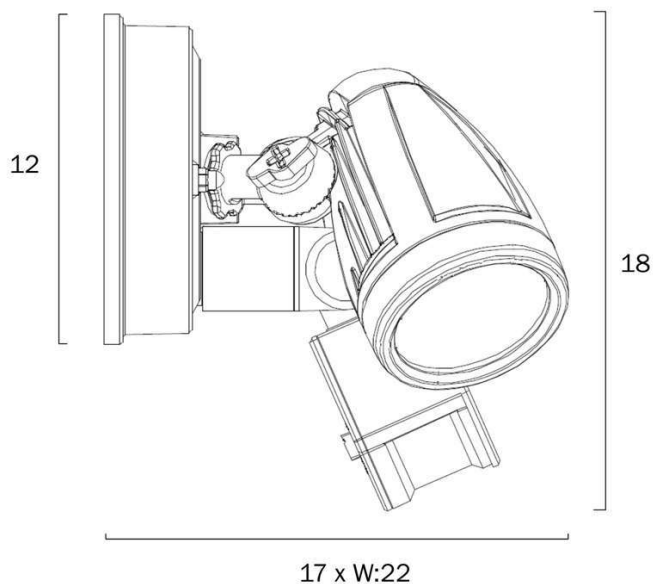

Color Kelvin	5000k
Color Rendering	>80
Dimmable	No
IP rating	IP44
Lead and Plug	No
Approvals	RCM
Box Contents	Basic mounting screws, Instruction
Installation Required	Yes (by Licensed Electrician only)
Care Instructions	Do not use strong liquid cleaners, Wipe clean with a dry cloth
Replacement Warranty	*3 Years

Barcode

GTIN 9329501067864

Image -dimensions

Note: Dimensions are only a guide and may vary due to manufacturing variations.