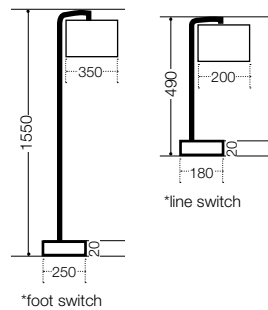

Ingrid

Specifications

Type	Floor & Table Lamp
Light Source	25w E27max
Globe	Not included
Warranty	1 year*

Colours

Black/Gold

Measurements

Codes

Ingrid FL-GD/BK