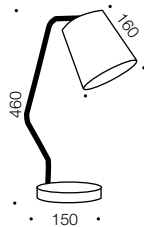

Jody

Specifications

Type	Table Lamp
Light Source	25w E27 max
Globe	Not included
Warranty	1 year*

Measurements

Colours

Antique brass/Black matt

Nickel matt/White

Codes