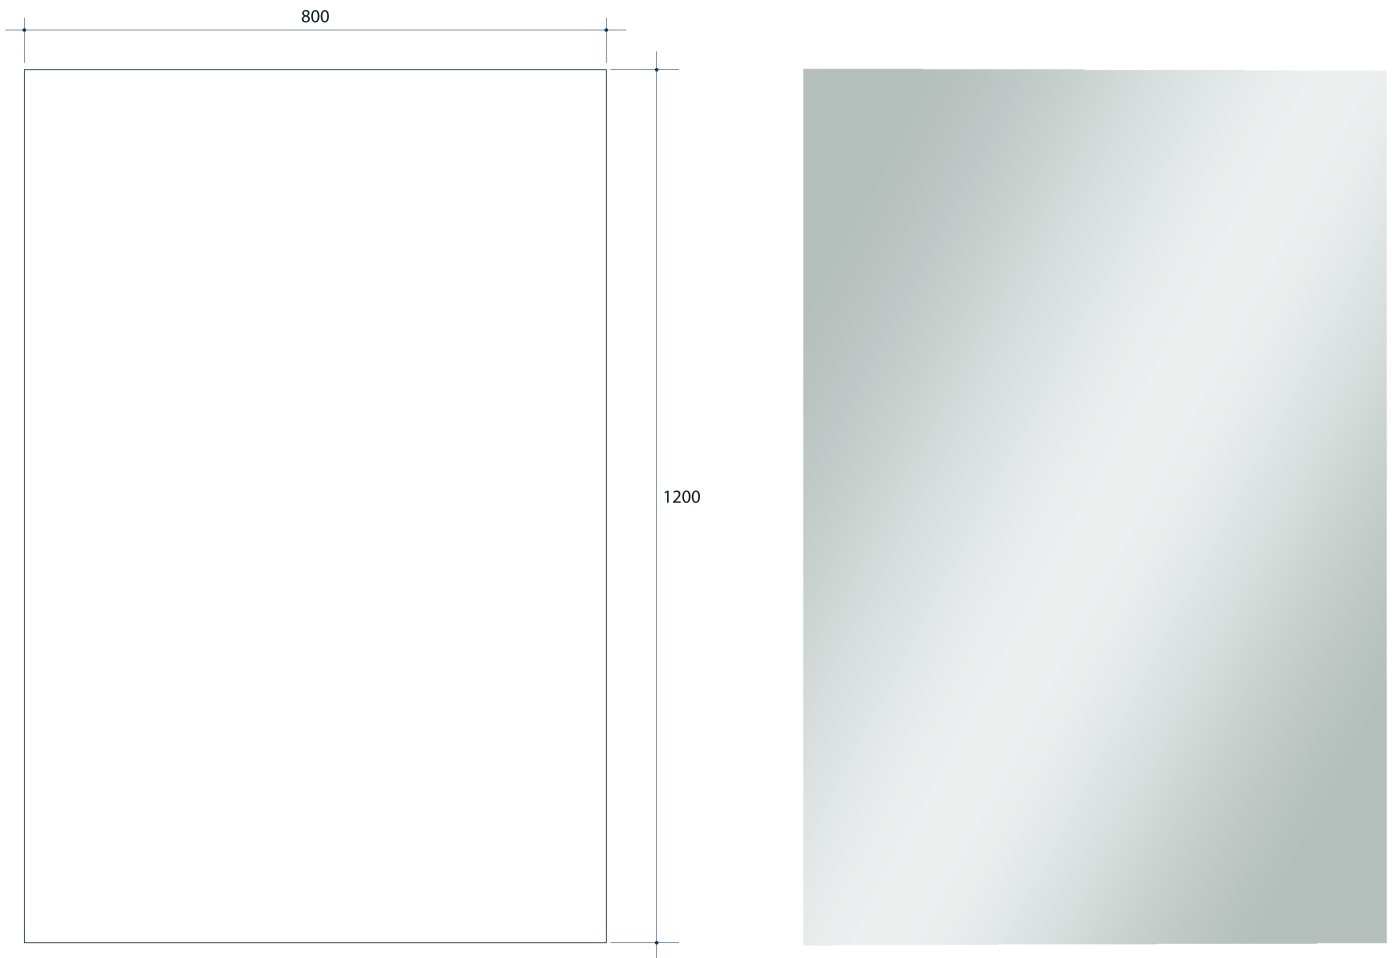

Jackson Rectangle Polished Edge Mirrors

Note: All dimensions are in millimetres (mm)

Stock Code	Size (mm)	Shape	Edge
JS1280GT	1200 x 800 x 5	Rectangle	Polished Edge

Mirrors will need to be installed in accordance with the Installation Guide. Ablaze does not take responsibility for incorrect installation of these mirrors.