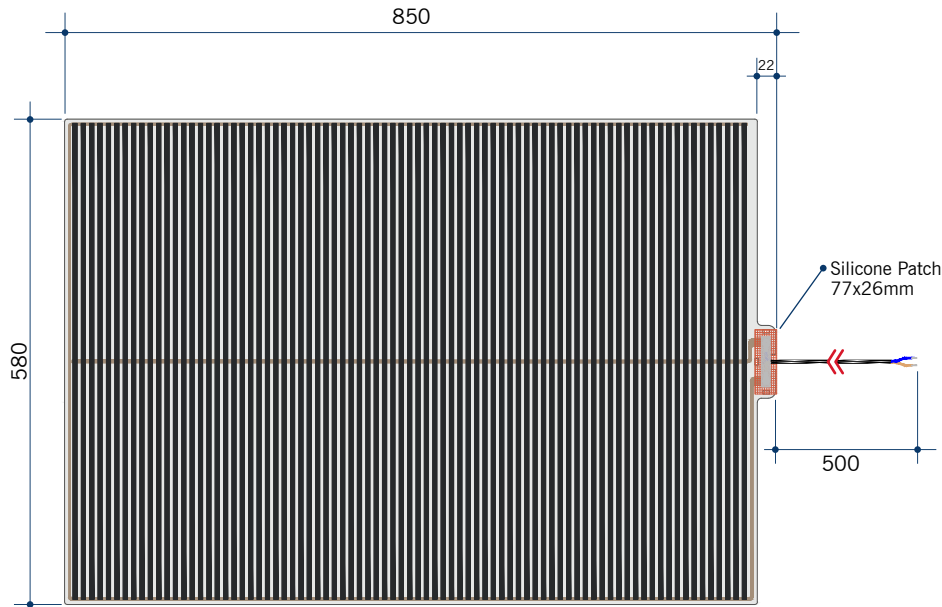

Jackson Rectangle Polished Edge Mirror Includes Mirror Demister

Note: All dimensions are in millimetres (mm)

Stock Code	Size (mm)	Shape	Edge
JS1280GTD	1200 x 800 x 5	Rectangle	Polished Edge

This product includes a mirror and Thermomirror demister. These are supplied as separate parts and the demister will need to be adhered to the back of the mirror prior to installation of the mirror. For details on the demister, please see next page.

Mirrors will need to be installed in accordance with the Installation Guide. Ablaze does not take responsibility for incorrect installation of these mirrors.

Thermomirror Mirror Demister

Ultra-thin Demister Pad for use on Bathroom Mirrors

Note: All dimensions are in millimetres (mm)

Stock Code	Size (mm)	Heat Output (W)	Voltage - Frequency
TM5885	580 x 850	100	220 - 240V 50Hz

Thermomirror demisters must be installed by a qualified electrician.
The demister cannot be cut, pierced or modified in anyway.