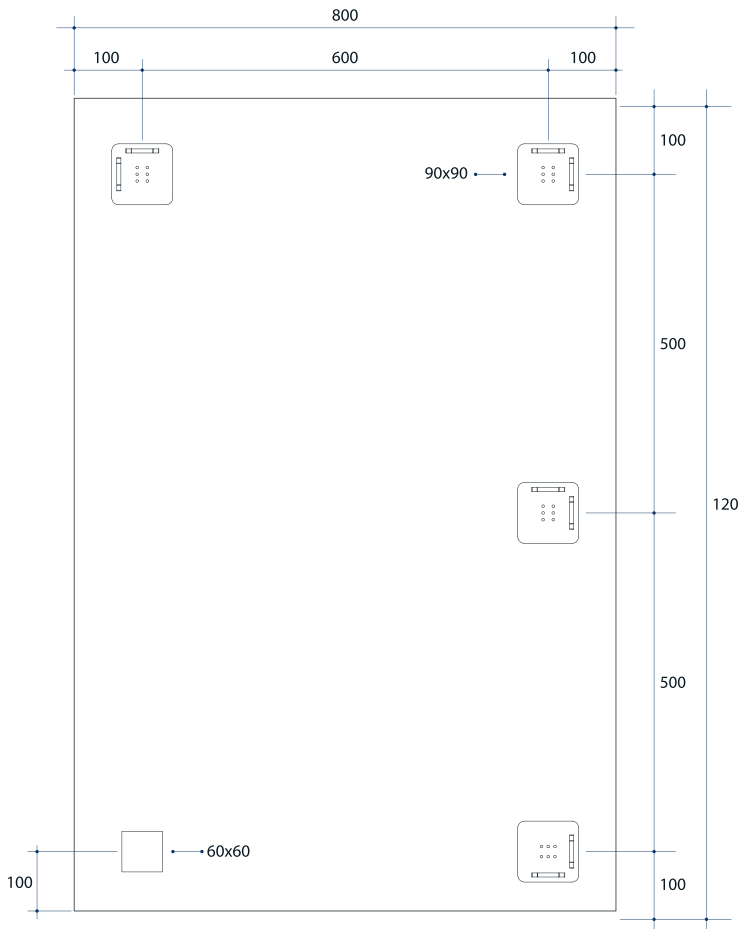

Jackson Rectangle Polished Edge Mirrors

Note: All dimensions are in millimetres (mm)

Stock Code	Size (mm)	Shape	Edge
JS1280HN	1200 x 800 x 11	Rectangle	Polished Edge

Please note: Bracket location may vary +/- 5mm. DO NOT pre-drill holes for mounts before confirming exact locations on your mirror. Measurements and diagrams are to be used as a guide only.

Mirrors will need to be installed in accordance with the Installation Guide. Ablaze does not take responsibility for incorrect installation of these mirrors.