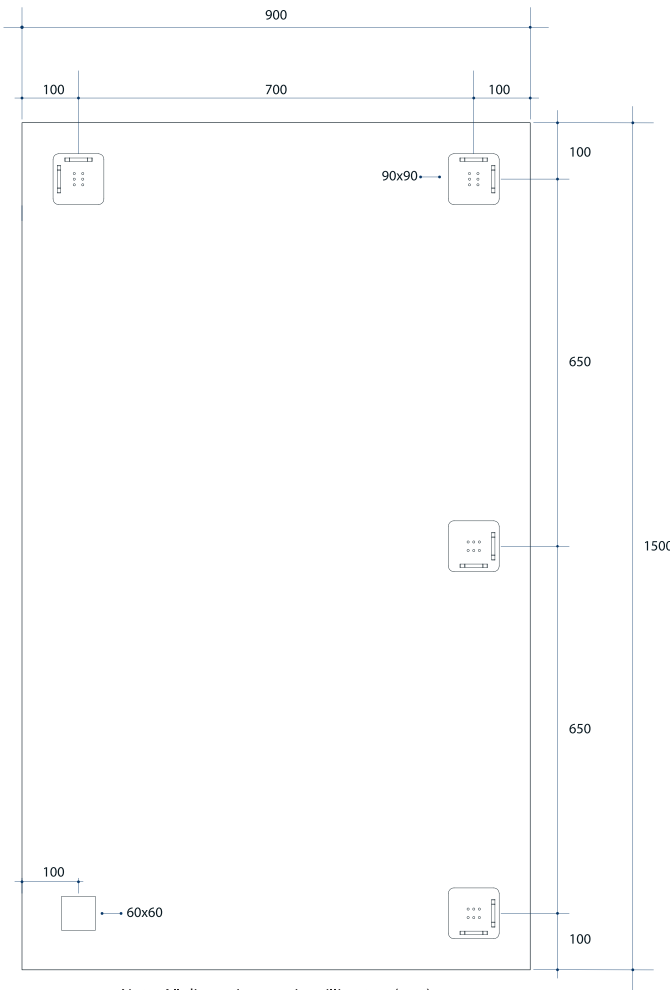

# Jackson Rectangle Polished Edge Mirror

Note: All dimensions are in millimetres (mm)

Stock Code	Size (mm)	Shape	Edge
JS1590HN	1500 x 900 x 11	Rectangle	Polished Edge

**Please note:** Bracket location may vary +/- 5mm. DO NOT pre-drill holes for mounts before confirming exact locations on your mirror. Measurements and diagrams are to be used as a guide only.

Mirrors will need to be installed in accordance with the Installation Guide. Ablaze does not take responsibility for incorrect installation of these mirrors.