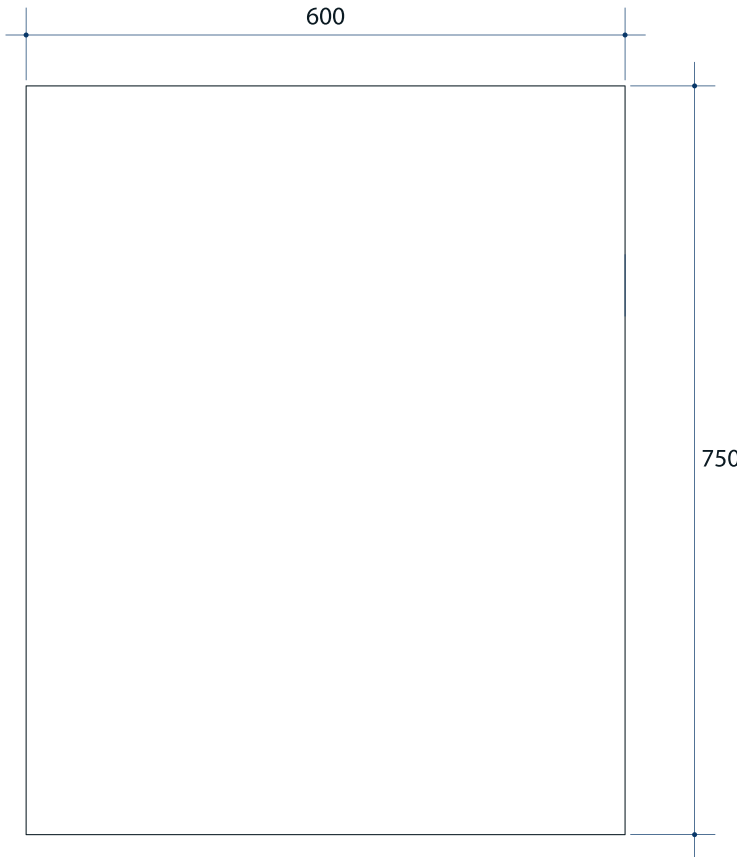

Jackson Rectangle Polished Edge Mirror

Note: All dimensions are in millimetres (mm)

Stock Code	Size (mm)	Shape	Edge
JS6075GT	600 x 750 x 5	Rectangle	Polished Edge

Mirrors will need to be installed in accordance with the Installation Guide. Ablaze does not take responsibility for incorrect installation of these mirrors.