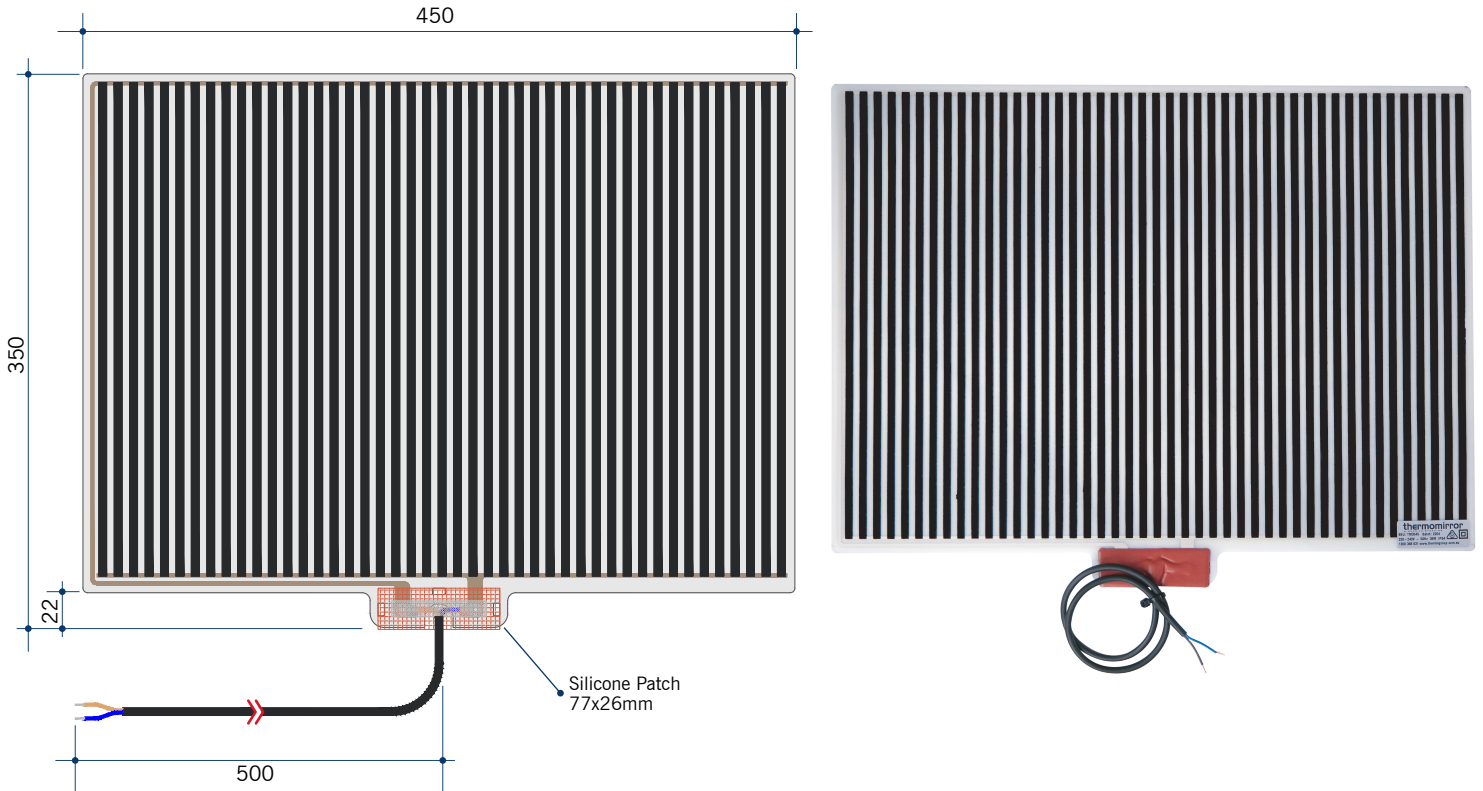

Jackson Rectangle Polished Edge Mirror Includes Mirror Demister

Note: All dimensions are in millimetres (mm)

Stock Code	Size (mm)	Shape	Edge
JS6075GTD	600 x 750 x 5	Rectangle	Polished Edge

This product includes a mirror and Thermomirror demister. These are supplied as separate parts and the demister will need to be adhered to the back of the mirror prior to installation of the mirror. For details on the demister, please see next page.

Mirrors will need to be installed in accordance with the Installation Guide. Ablaze does not take responsibility for incorrect installation of these mirrors.

Thermomirror Mirror Demister

Ultra-thin Demister Pad for use on Bathroom Mirrors

Note: All dimensions are in millimetres (mm)

Stock Code	Size (mm)	Heat Output (W)	Voltage - Frequency
TM3545	350 x 450	38	220 - 240V 50Hz

Thermomirror demisters must be installed by a qualified electrician.
The demister cannot be cut, pierced or modified in anyway.