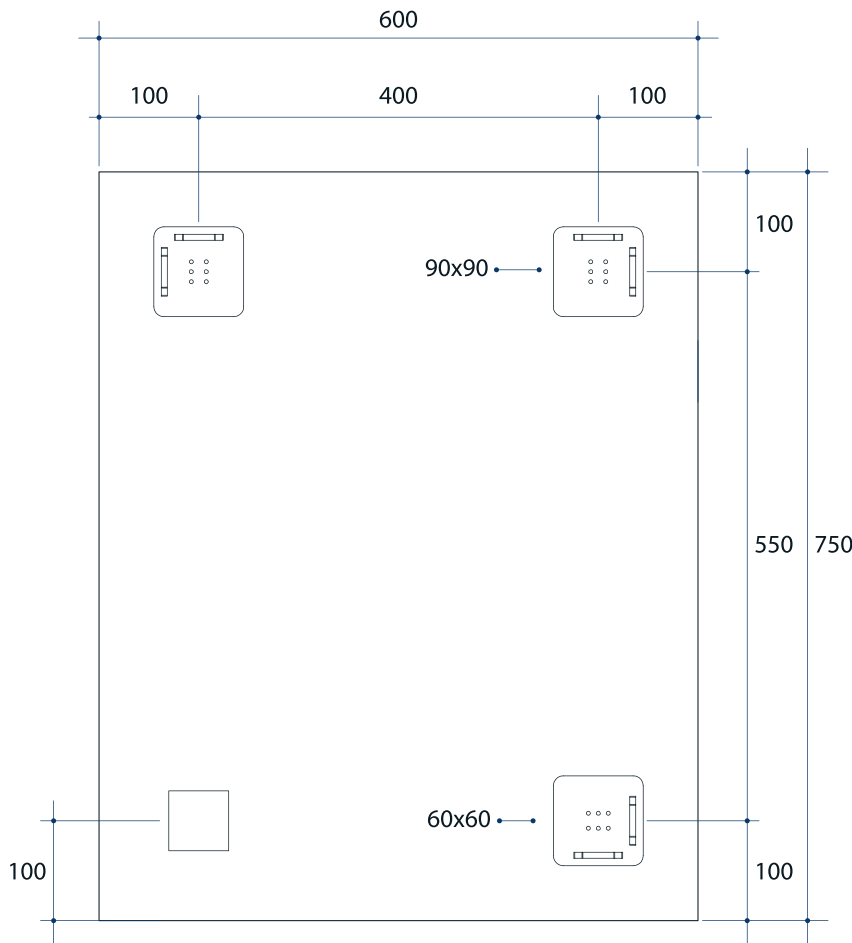

Jackson Rectangle Polished Edge Mirror

Note: All dimensions are in millimetres (mm)

Stock Code	Size (mm)	Shape	Edge
JS6075HN	600 x 750 x 11	Rectangle	Polished Edge

Please note: Bracket location may vary +/- 5mm. DO NOT pre-drill holes for mounts before confirming exact locations on your mirror. Measurements and diagrams are to be used as a guide only.