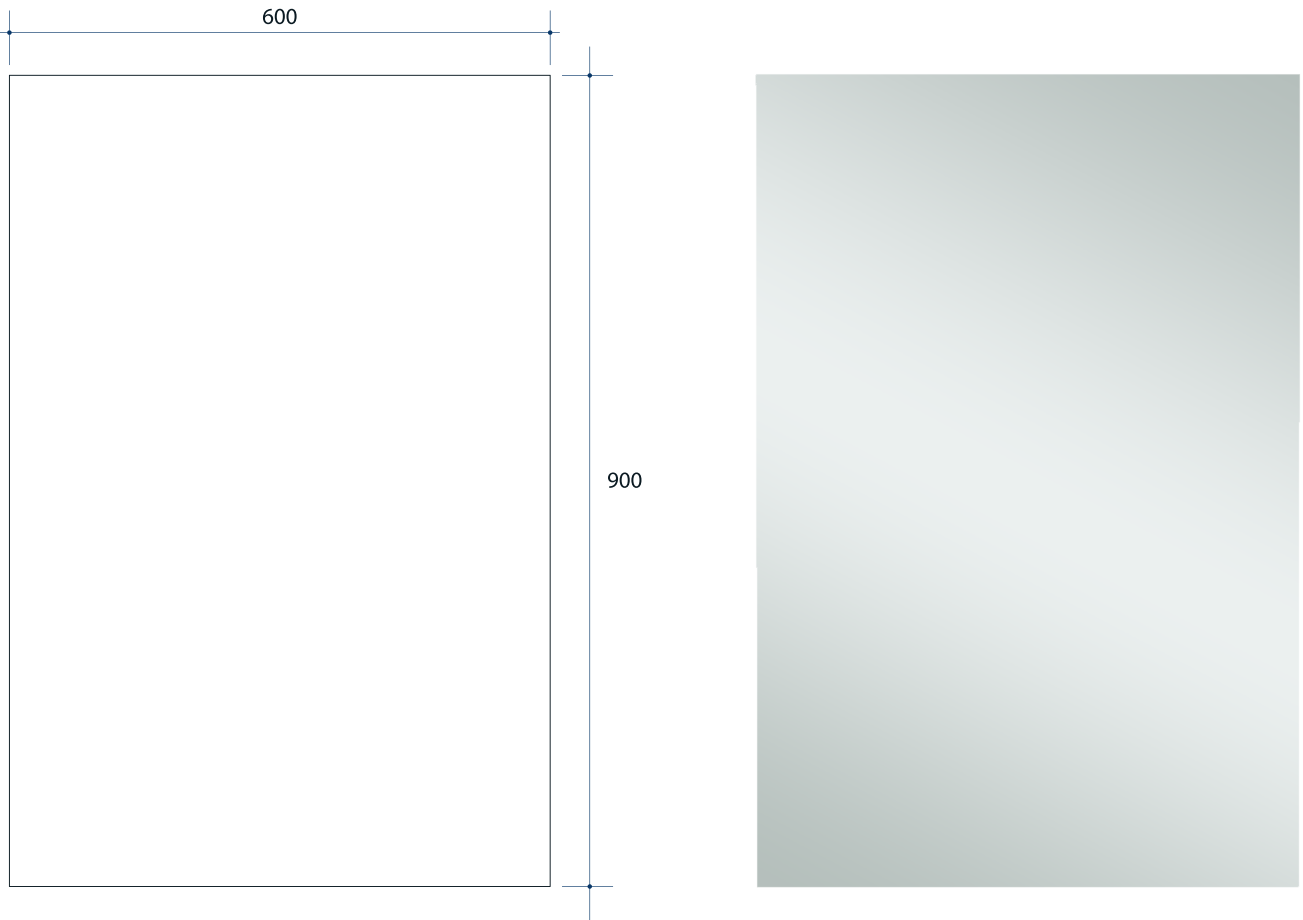

# Jackson Rectangle Polished Edge Mirror

Note: All dimensions are in millimetres (mm)

Stock Code	Size (mm)	Shape	Edge
JS6090GT	600 x 900 x 5	Rectangle	Polished Edge

Mirrors will need to be installed in accordance with the Installation Guide. Ablaze does not take responsibility for incorrect installation of these mirrors.