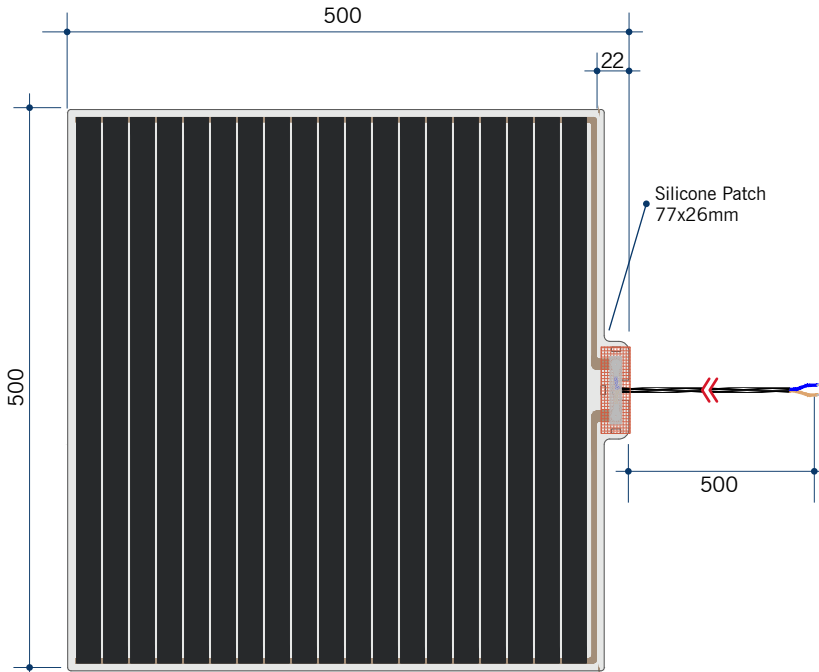

Jackson Rectangle Polished Edge Mirror Includes Mirror Demister

Note: All dimensions are in millimetres (mm)

Stock Code	Size (mm)	Shape	Edge
JS6090GTD	600 x 900 x 5	Rectangle	Polished Edge

This product includes a mirror and Thermomirror demister. These are supplied as separate parts and the demister will need to be adhered to the back of the mirror prior to installation of the mirror. For details on the demister, please see next page.

Mirrors will need to be installed in accordance with the Installation Guide. Ablaze does not take responsibility for incorrect installation of these mirrors.

Thermomirror Mirror Demister

Ultra-thin Demister Pad for use on Bathroom Mirrors

Note: All dimensions are in millimetres (mm)

Stock Code	Size (mm)	Heat Output (W)	Voltage - Frequency
TM5050	500 x 500	55	220 - 240V 50Hz

Thermomirror demisters must be installed by a qualified electrician.
The demister cannot be cut, pierced or modified in anyway.