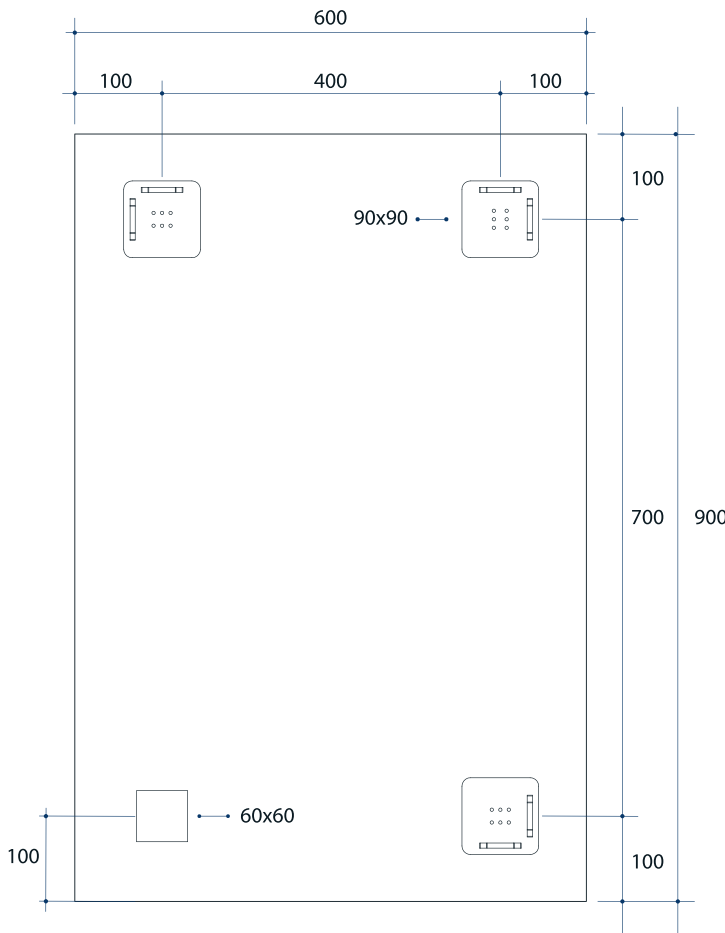

# Jackson Rectangle Polished Edge Mirror

Note: All dimensions are in millimetres (mm)

Stock Code	Size (mm)	Shape	Edge
JS6090HN	600 x 900 x 11	Rectangle	Polished Edge

**Please note:** Bracket location may vary +/- 5mm. DO NOT pre-drill holes for mounts before confirming exact locations on your mirror. Measurements and diagrams are to be used as a guide only.

Mirrors will need to be installed in accordance with the Installation Guide. Ablaze does not take responsibility for incorrect installation of these mirrors.