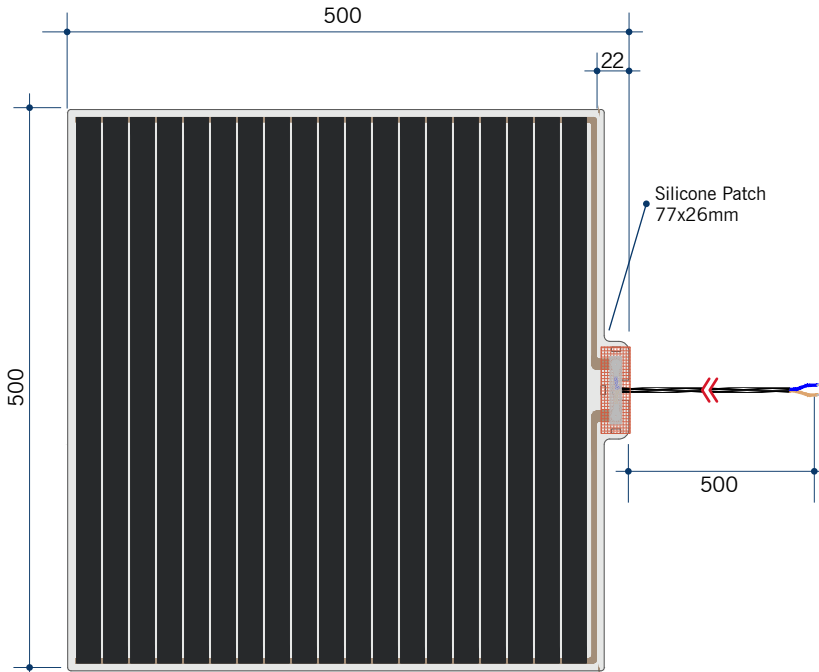

Jackson Rectangle Polished Edge Mirror Includes Mirror Demister

Note: All dimensions are in millimetres (mm)

Stock Code	Size (mm)	Shape	Edge
JS6090HND	600 x 900 x 11	Rectangle	Polished Edge

This product includes a mirror and Thermomirror demister. These are supplied as separate parts and the demister will need to be adhered to the back of the mirror prior to installation of the mirror. For details on the demister, please see next page

Please note: Bracket location may vary +/- 5mm. DO NOT pre-drill holes for mounts before confirming exact locations on your mirror. Measurements and diagrams are to be used as a guide only.

Mirrors will need to be installed in accordance with the Installation Guide. Ablaze does not take responsibility for incorrect installation of these mirrors.

Thermomirror Mirror Demister

Ultra-thin Demister Pad for use on Bathroom Mirrors

Note: All dimensions are in millimetres (mm)

Stock Code	Size (mm)	Heat Output (W)	Voltage - Frequency
TM5050	500 x 500	55	220 - 240V 50Hz