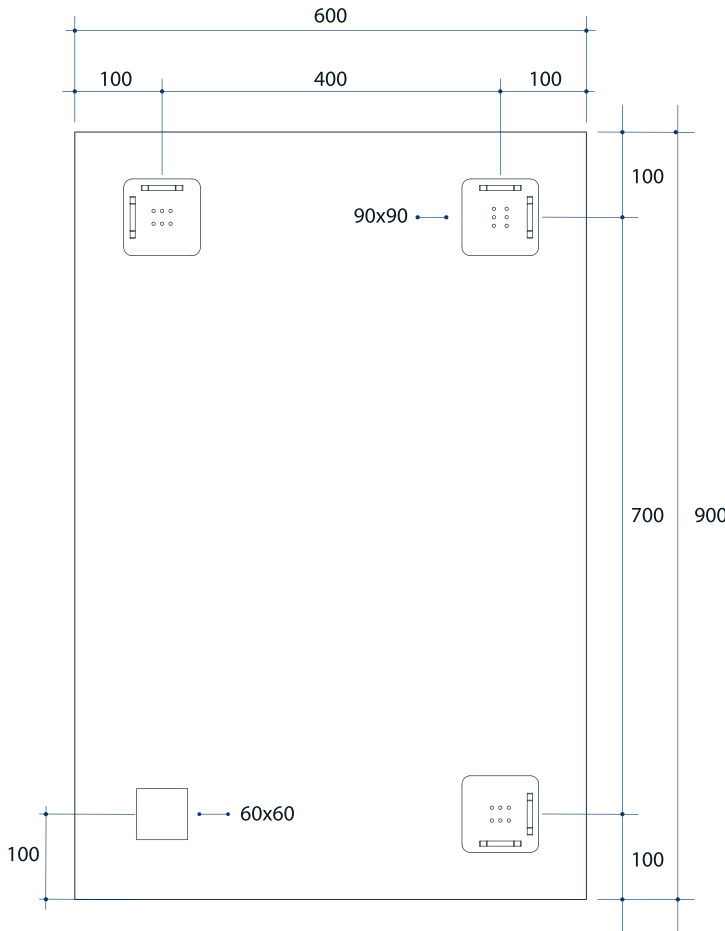

Jackson Rectangle Polished Edge Mirror Includes Mirror Demister

Note: All dimensions are in millimetres (mm)

Stock Code	Size (mm)	Shape	Edge
JS6090HND	600 x 900 x 11	Rectangle	Polished Edge

This product includes a mirror and Thermomirror demister. These are supplied as separate parts and the demister will need to be adhered to the back of the mirror prior to installation of the mirror. For details on the demister, please see next page

Please note: Bracket location may vary +/- 5mm. DO NOT pre-drill holes for mounts before confirming exact locations on your mirror. Measurements and diagrams are to be used as a guide only.

Mirrors will need to be installed in accordance with the Installation Guide. Ablaze does not take responsibility for incorrect installation of these mirrors.

Thermomirror Mirror Demister

Ultra-thin Demister Pad for use on Bathroom Mirrors

Note: All dimensions are in millimetres (mm)

Stock Code	Size (mm)	Heat Output (W)	Voltage - Frequency
TM5050	500 x 500	55	220 - 240V 50Hz