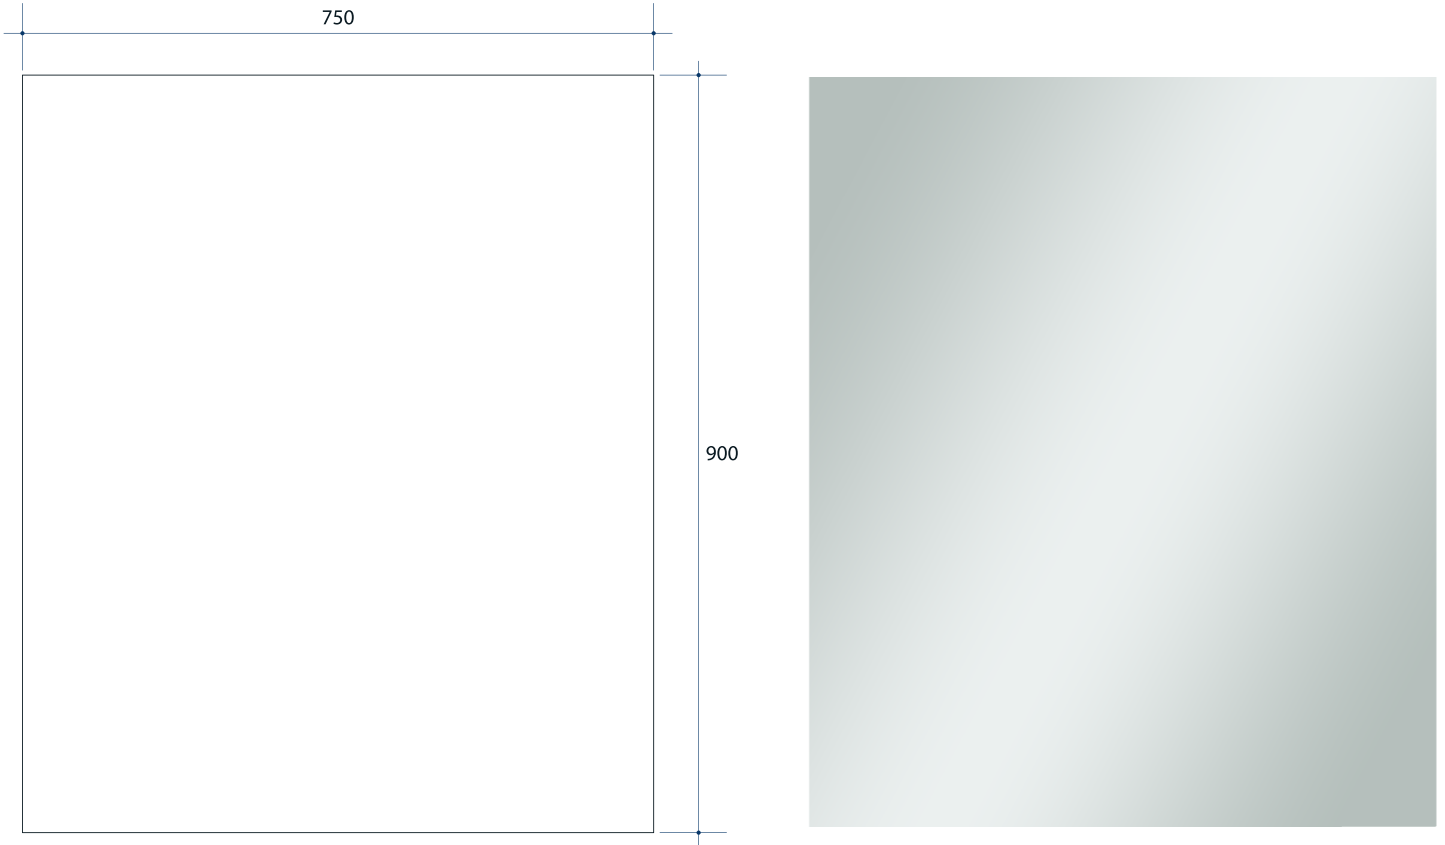

# Jackson Rectangle Polished Edge Mirror

Note: All dimensions are in millimetres (mm)

Stock Code	Size (mm)	Shape	Edge
JS9075GT	900 x 750 x 5	Rectangle	Polished Edge

Mirrors will need to be installed in accordance with the Installation Guide. Ablaze does not take responsibility for incorrect installation of these mirrors.