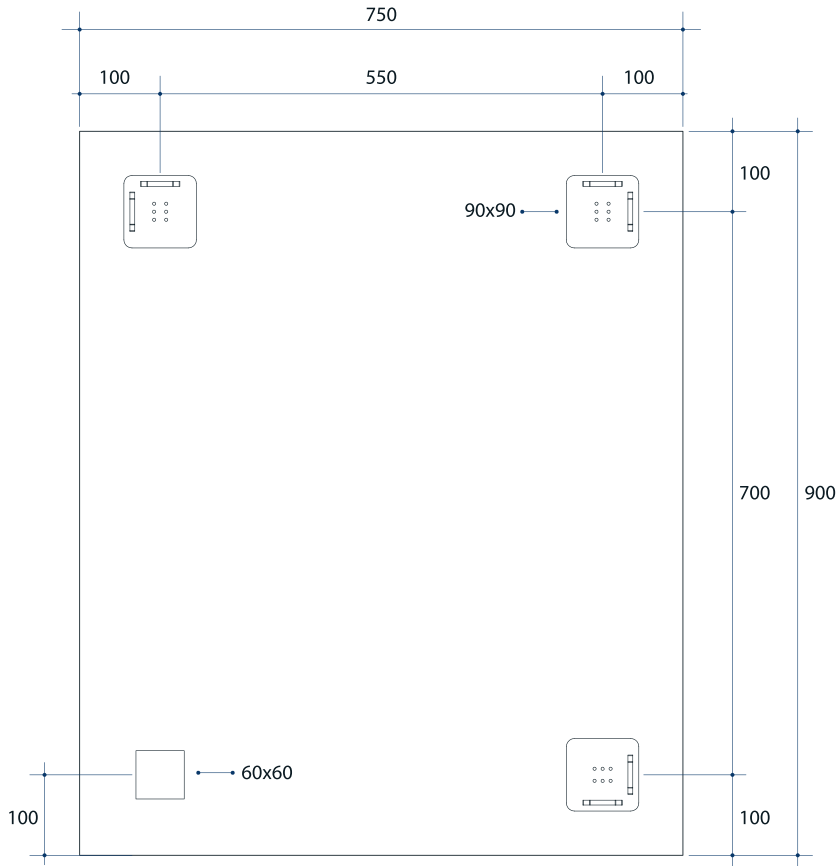

Jackson Rectangle Polished Edge Mirror

Note: All dimensions are in millimetres (mm)

Stock Code	Size (mm)	Shape	Edge
JS9075HN	900 x 750 x 11	Rectangle	Polished Edge

Please note: Bracket location may vary +/- 5mm. DO NOT pre-drill holes for mounts before confirming exact locations on your mirror. Measurements and diagrams are to be used as a guide only.

Mirrors will need to be installed in accordance with the Installation Guide. Ablaze does not take responsibility for incorrect installation of these mirrors.