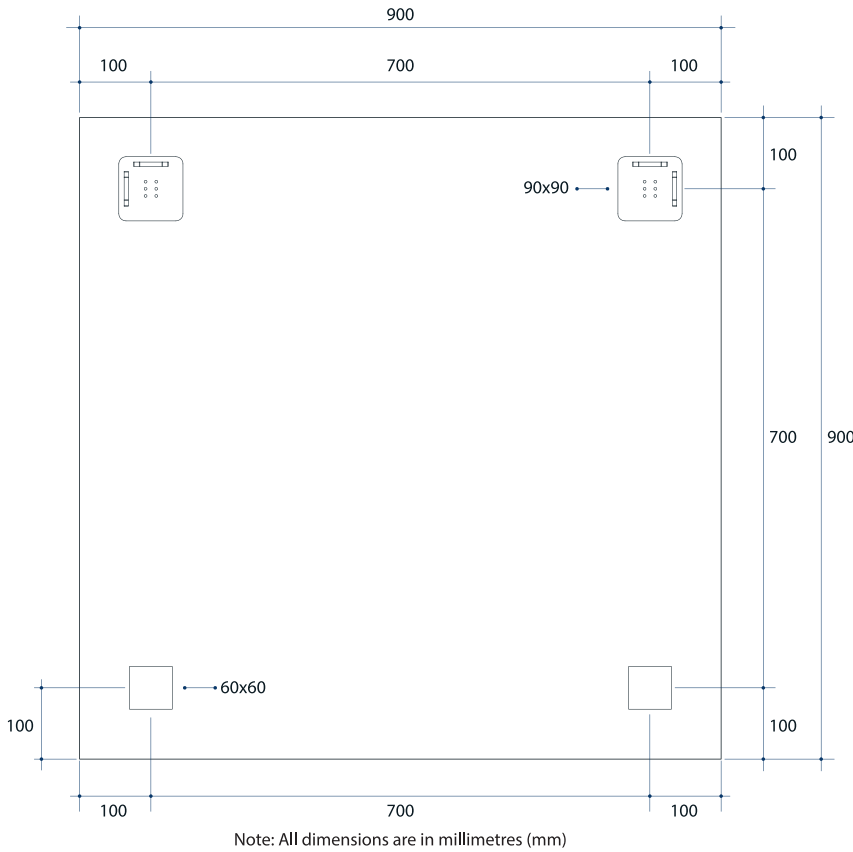

Jackson Rectangle Polished Edge Mirror

Stock Code	Size (mm)	Shape	Edge
JS9090HN	900 x 900 x 11	Rectangle	Polished Edge

Please note: Bracket location may vary +/- 5mm. DO NOT pre-drill holes for mounts before confirming exact locations on your mirror. Measurements and diagrams are to be used as a guide only.