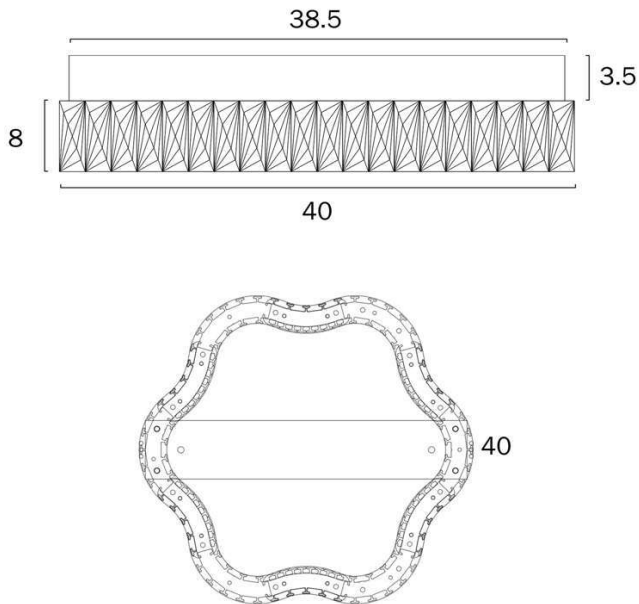

Color Kelvin	3 CCT (3300k - 4200k - 6500k)
Dimmable	Yes - Bluetooth Remote
Electrical Protection	CLASS I - HIGH VOLTAGE, EARTH REQUIRED
IP rating	IP20
Lead and Plug	No
Approvals	RCM
Assembly Required	No
Installation Required	Yes (by Licensed Electrician only)
Care Instructions	Do not use strong liquid cleaners, Wipe clean with a dry cloth
Replacement Warranty	*3 Years

Barcode

GTIN 9329501065785

Image -dimensions

Note: Dimensions are only a guide and may vary due to manufacturing variations.