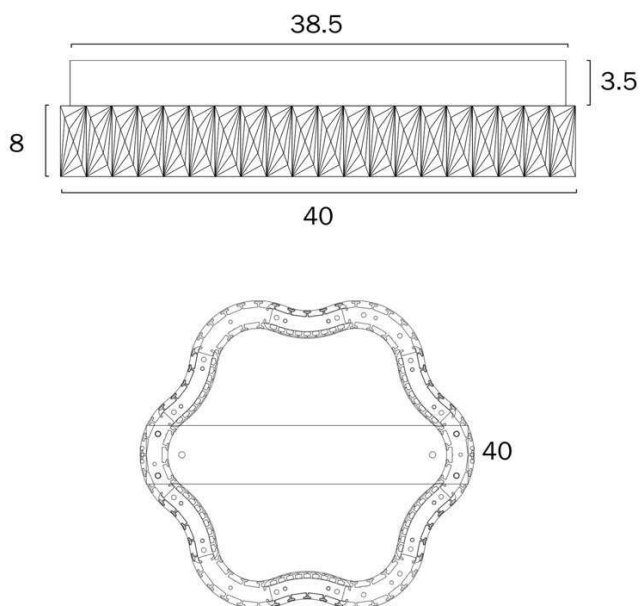

Color Kelvin	3 CCT (3300k - 4200k - 6500k)
Dimmable	Yes - Bluetooth Remote
Electrical Protection	CLASS I - HIGH VOLTAGE, EARTH REQUIRED
IP rating	IP20
Lead and Plug	No
Approvals	RCM
Assembly Required	No
Installation Required	Yes (by Licensed Electrician only)
Care Instructions	Do not use strong liquid cleaners, Wipe clean with a dry cloth
Replacement Warranty	*3 Years

Barcode

GTIN 9329501065792

Image -dimensions

Note: Dimensions are only a guide and may vary due to manufacturing variations.