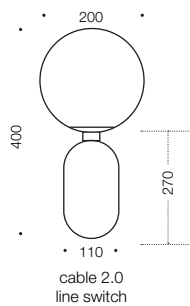

Kade

Specifications

| | |
|--------------|--------------|
| Type | Table Lamp |
| Light Source | 60w E14max |
| Globe | Not included |
| Warranty | 1 year* |

Colours

Antique gold/
opal matt

Black/opal matt

Black/smoke

Measurements

Codes

Kade TL-AG+OP

Kade TL-BK+OP

Kade TL-BK+SM

Product Approvals