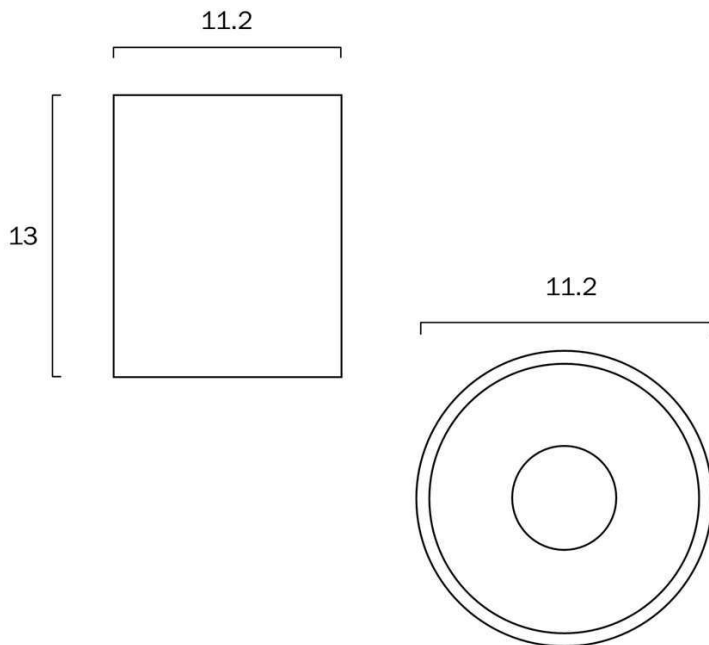

Last modification

2022-10-20

KEON 20-WH83
9329501047583

Overview

Family name	Keon
Categories	Downlights
Mounting	Surface
Usage	Indoor Lighting,Trade Selection

Color / Material

Fixture Color	White
Fixture Finish	Powder Coated
Fixture Material	Aluminium
Canopy Color	White

Size

Fixture Diameter (cm)	11.5
Fixture Height (cm)	13.0
Canopy Diameter (cm)	10.0

Specification

Voltage Input	240V
Wattage (max)	20
Globe Type	LED integrated COB
Globe / Light Source qty	1
Globe / Light Source included	Yes
Lumens	1700
Color Temperature	Warm White
Color Kelvin	3000k
Color Rendering	>84
Dimmable	Yes
Power Factor	>0.90
Surge Protection	Yes
Beam Angle (degree)	40
Electrical Protection	CLASS I - HIGH VOLTAGE, EARTH REQUIRED
IP rating	IP20

Barcode

GTIN 9329501047583

Image -dimensions

Note: Dimensions are only a guide and may vary due to manufacturing variations.