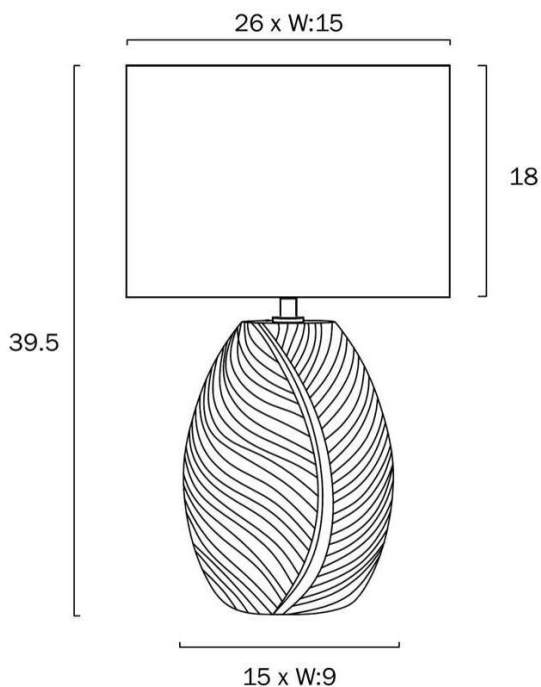

Overview

Family name	Klee
Categories	Table Lamps
This item includes	Shade
Shade Shape	Oval
Switch	Inline Switch
Usage	Indoor Lighting

Color / Material

Fixture Color	Black, Chrome
Fixture Finish	Gloss
Fixture Material	Fabric, Ceramic
Shade Color	Black
Shade Material	Fabric, Plastic
Base Color	Chrome
Base Material	Ceramic
Cable Color	Black
Cable Material	PVC

Size

Fixture Length (cm)	26.0
Fixture Width (cm)	15.0
Fixture Height (cm)	39.5
Base Length (cm)	15.0
Base Width (cm)	9.0
Shade Diameter (cm)	15.0
Shade Height (cm)	18.0
Cable Length (cm)	180 (30+Inline Switch+150)

Barcode

GTIN 9329501059128

Image -dimensions

Note: Dimensions are only a guide and may vary due to manufacturing variations.